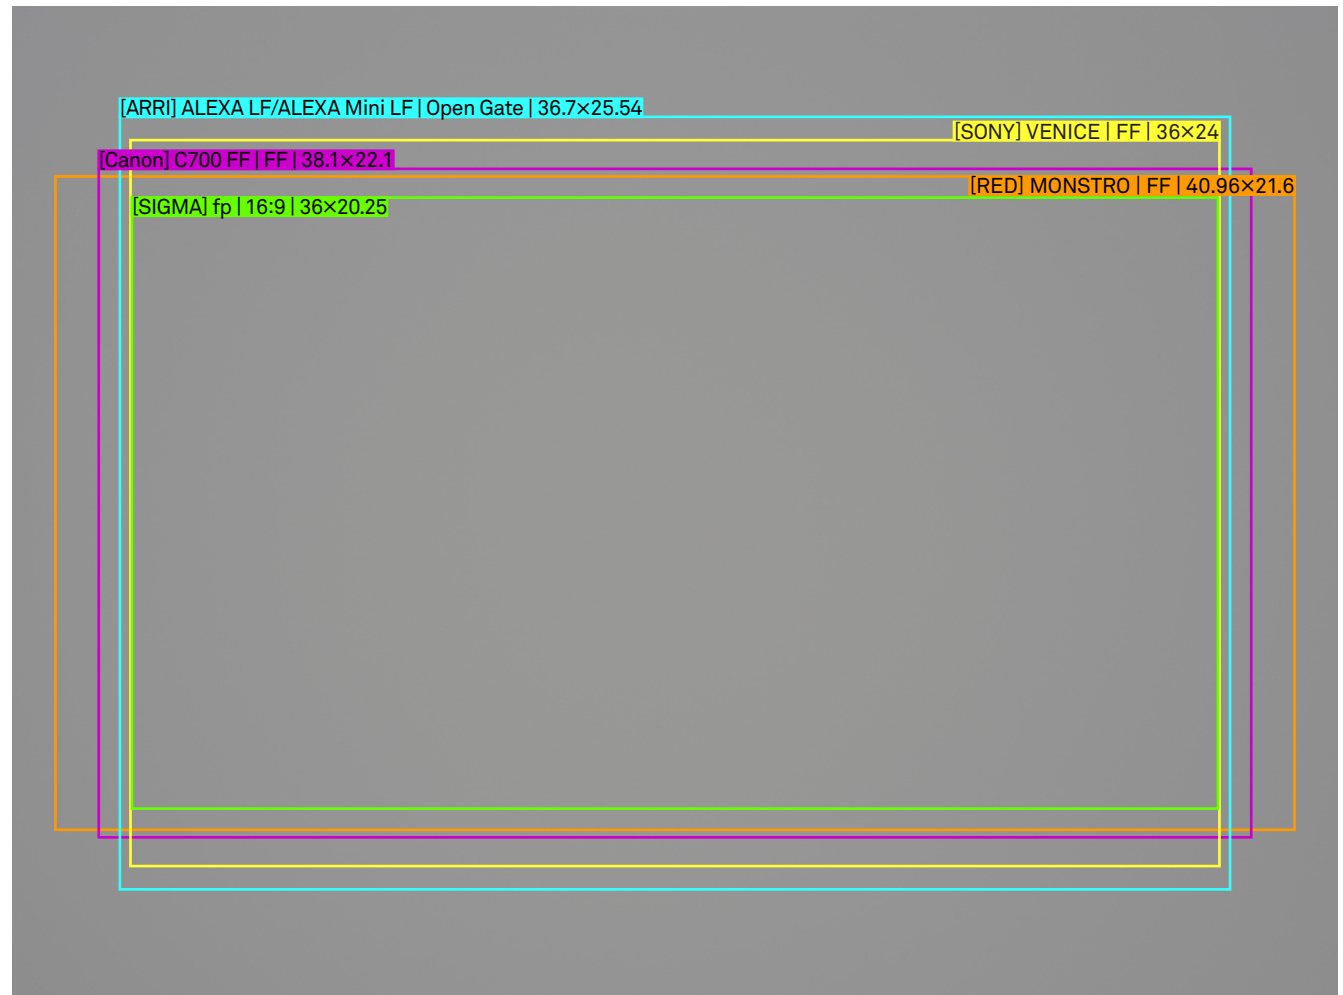

SIGMA

FF High Speed Prime 105mm T1.5 FF Illumination Guide

Setting

Lens	105mm T1.5 FF
Focal Length	105mm
Aperture	T1.5
Focus Distance	Infinity

/mm
scale 4:1

SIGMA

FF High Speed Prime 105mm T1.5 FF Illumination Guide

Setting

Lens	105mm T1.5 FF
Focal Length	105mm
Aperture	T4
Focus Distance	Infinity

/mm
scale 4:1

SIGMA

FF High Speed Prime 105mm T1.5 FF Illumination Guide

Setting

Lens	105mm T1.5 FF
Focal Length	105mm
Aperture	T1.5
Focus Distance	M.O.D.

/mm
scale 4:1

SIGMA

FF High Speed Prime 105mm T1.5 FF Illumination Guide

Setting

Lens	105mm T1.5 FF
Focal Length	105mm
Aperture	T4
Focus Distance	M.O.D.

/mm
scale 4:1