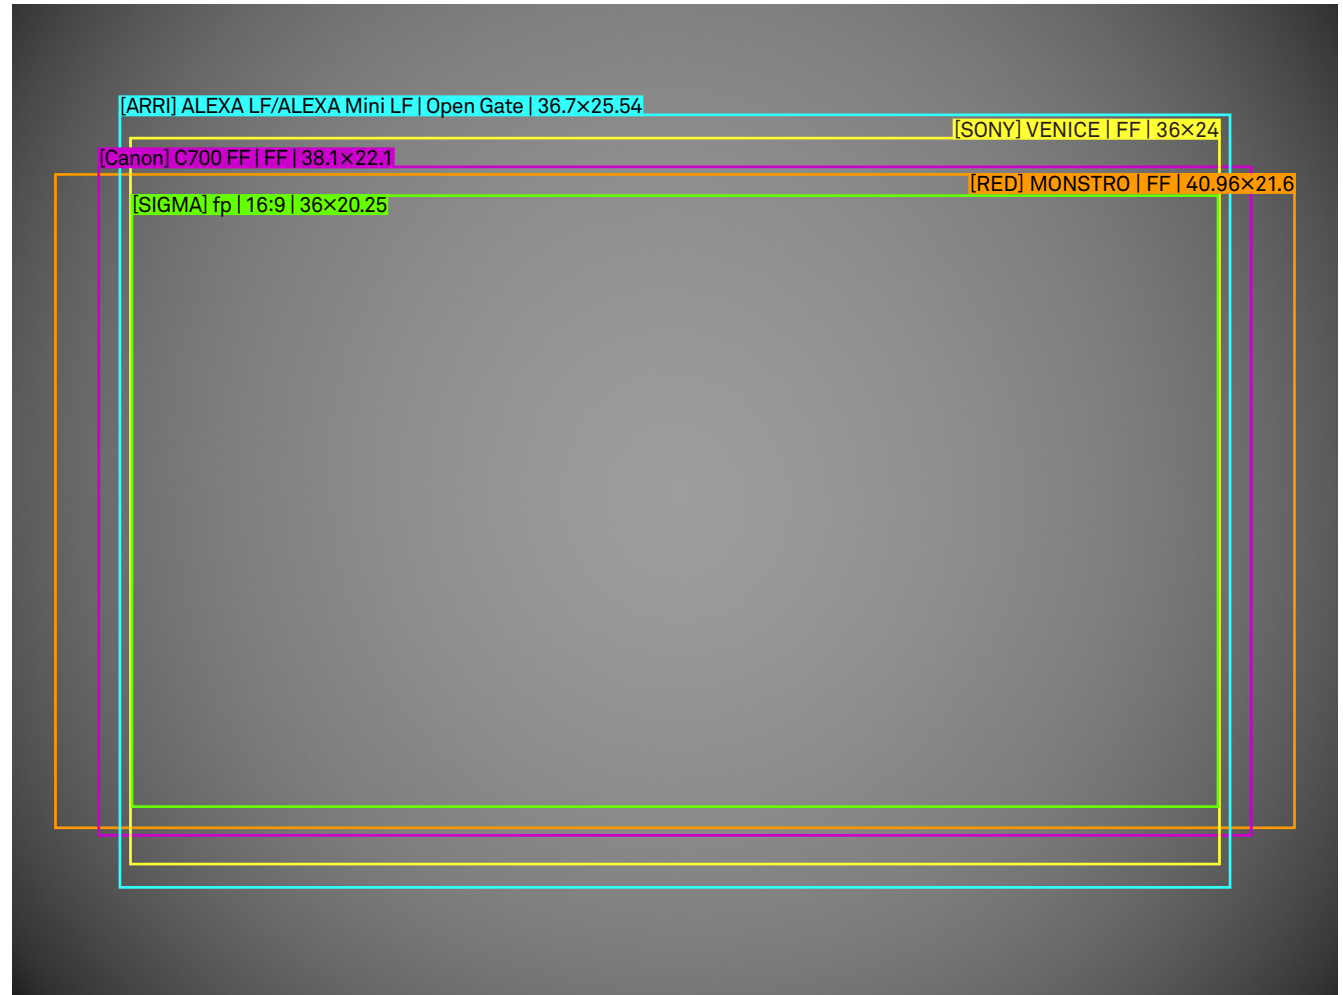

SIGMA

FF High Speed Prime 105mm T1.5 FF Illumination Guide

Setting

Lens	105mm T1.5 FF
Focal Length	105mm
Aperture	T1.5
Focus Distance	Infinity

/mm
scale 4:1

SIGMA

FF High Speed Prime 105mm T1.5 FF Illumination Guide

Setting

Lens	105mm T1.5 FF
Focal Length	105mm
Aperture	T4
Focus Distance	Infinity

/mm
scale 4:1

SIGMA

FF High Speed Prime 105mm T1.5 FF Illumination Guide

Setting

Lens	105mm T1.5 FF
Focal Length	105mm
Aperture	T1.5
Focus Distance	M.O.D.

/mm
scale 4:1

SIGMA

FF High Speed Prime 105mm T1.5 FF Illumination Guide

Setting

Lens	105mm T1.5 FF
Focal Length	105mm
Aperture	T4
Focus Distance	M.O.D.

/mm
scale 4:1