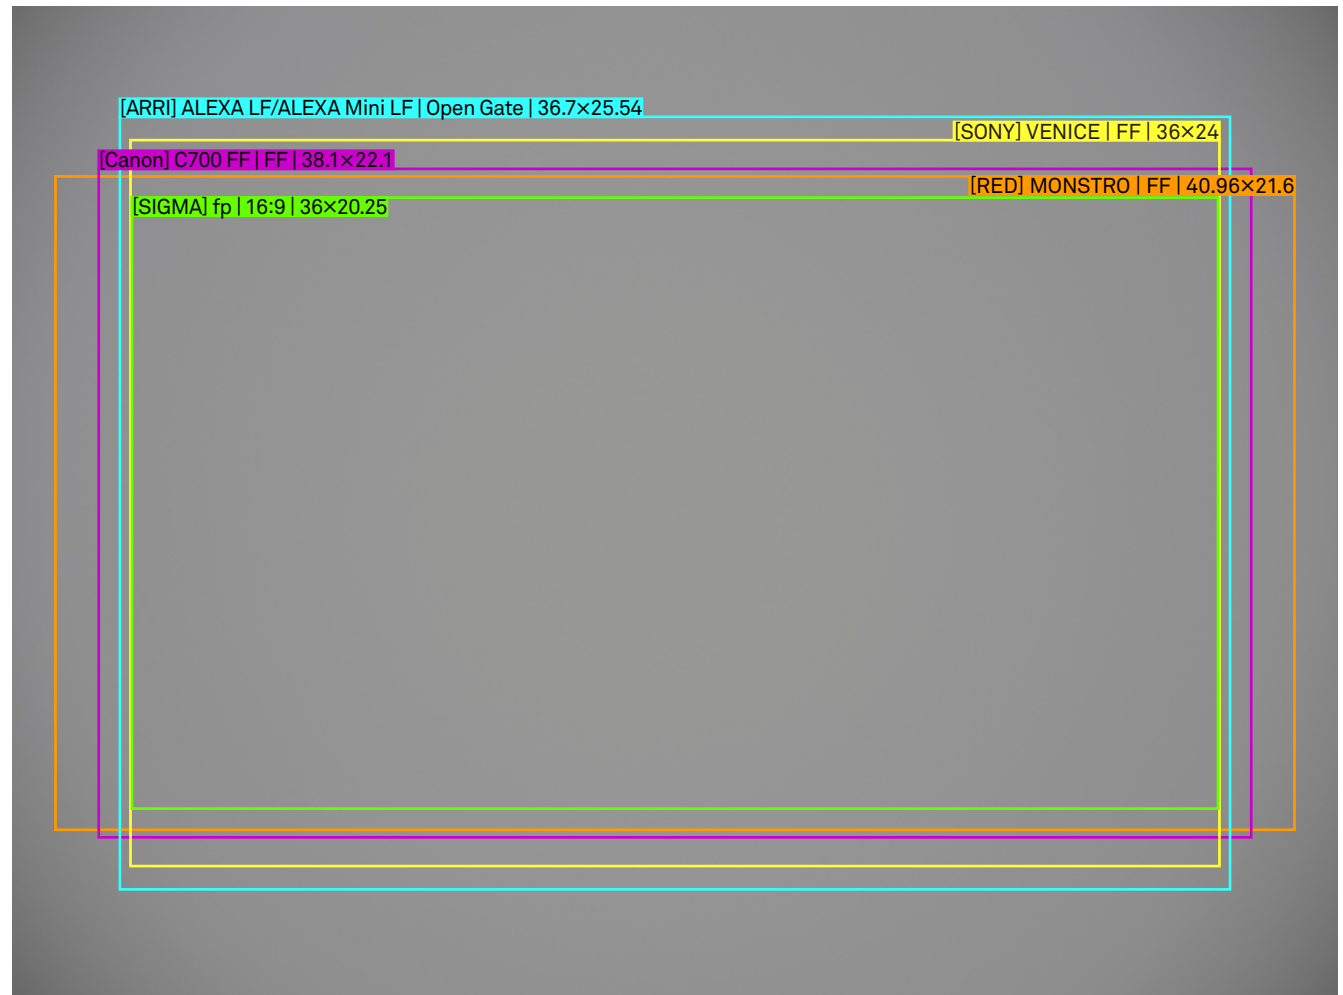

SIGMA

FF High Speed Prime 105mm T1.5 FF Illumination Guide

Setting

Lens	105mm T1.5 FF
Focal Length	105mm
Aperture	T1.5
Focus Distance	Infinity

/mm
scale 4:1

SIGMA

FF High Speed Prime 105mm T1.5 FF Illumination Guide

Setting

Lens	105mm T1.5 FF
Focal Length	105mm
Aperture	T4
Focus Distance	Infinity

/mm
scale 4:1

SIGMA

FF High Speed Prime 105mm T1.5 FF Illumination Guide

Setting

Lens	105mm T1.5 FF
Focal Length	105mm
Aperture	T1.5
Focus Distance	M.O.D.

/mm
scale 4:1

SIGMA

FF High Speed Prime 105mm T1.5 FF Illumination Guide

Setting

Lens	105mm T1.5 FF
Focal Length	105mm
Aperture	T4
Focus Distance	M.O.D.

/mm
scale 4:1