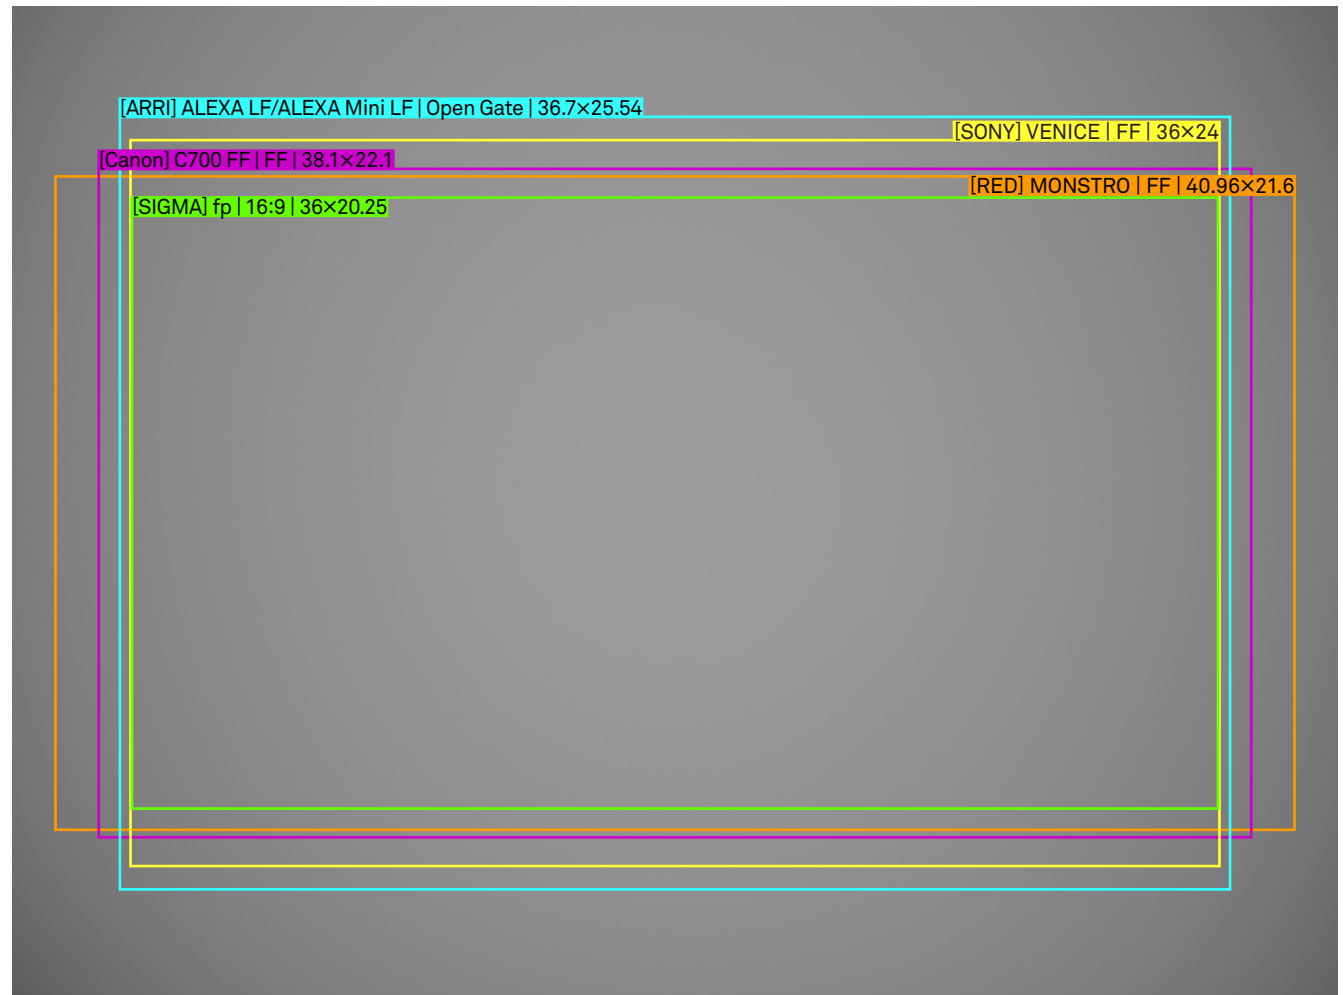

SIGMA

FF High Speed Prime 105mm T1.5 FF Illumination Guide

Setting

Lens	105mm T1.5 FF
Focal Length	105mm
Aperture	T1.5
Focus Distance	Infinity

/mm
scale 4:1

SIGMA

FF High Speed Prime 105mm T1.5 FF Illumination Guide

Setting

Lens	105mm T1.5 FF
Focal Length	105mm
Aperture	T4
Focus Distance	Infinity

/mm
scale 4:1

SIGMA

FF High Speed Prime 105mm T1.5 FF Illumination Guide

Setting

Lens	105mm T1.5 FF
Focal Length	105mm
Aperture	T1.5
Focus Distance	M.O.D.

/mm
scale 4:1

SIGMA

FF High Speed Prime 105mm T1.5 FF Illumination Guide

Setting

Lens	105mm T1.5 FF
Focal Length	105mm
Aperture	T4
Focus Distance	M.O.D.

/mm
scale 4:1