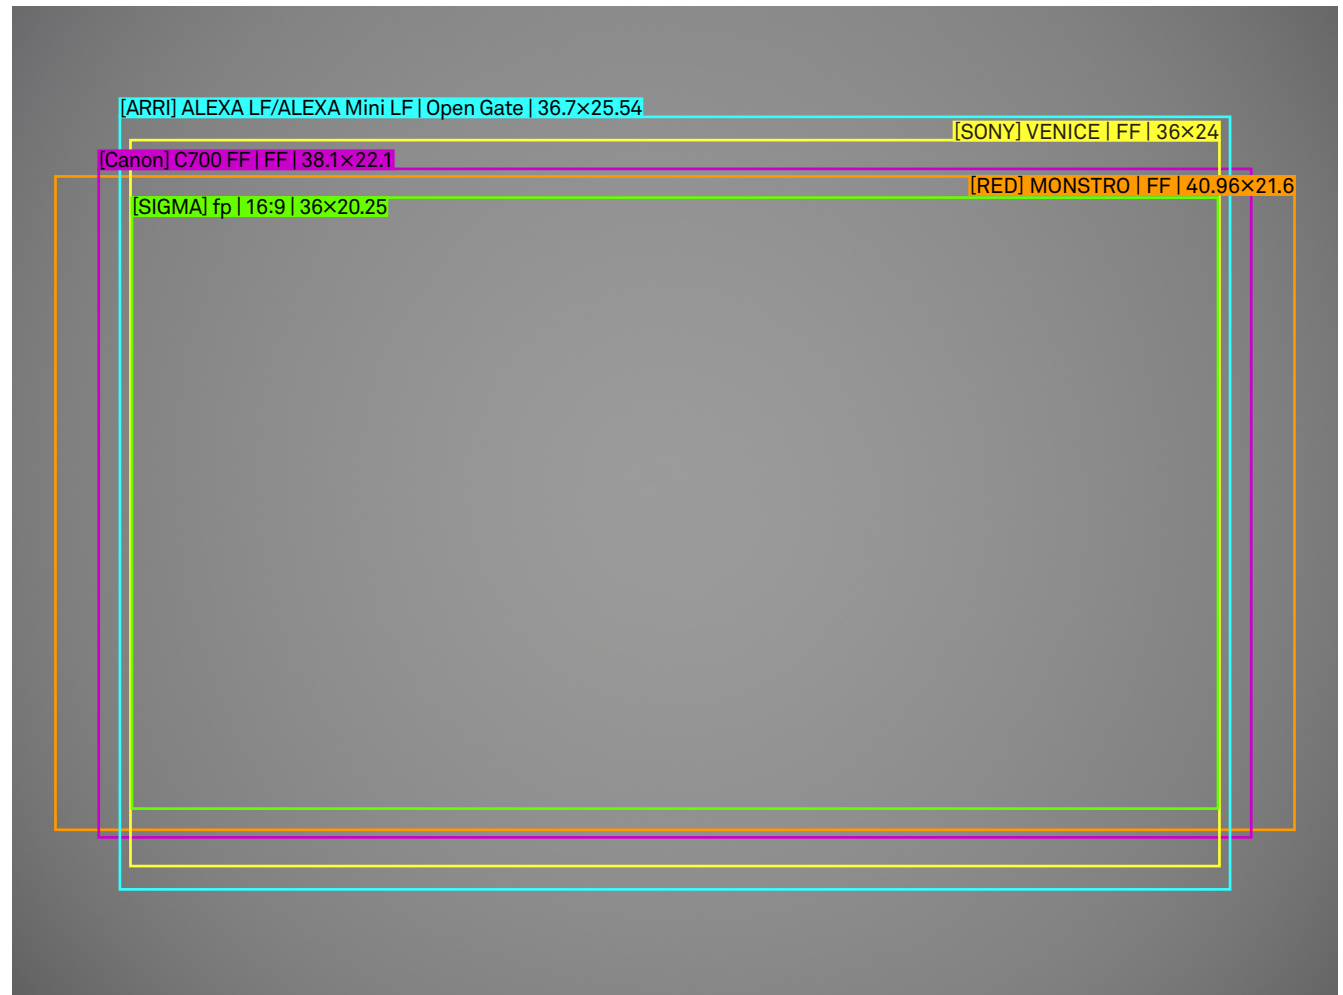

SIGMA

FF High Speed Prime 135mm T2 FF Illumination Guide

Setting

Lens	135mm T2 FF
Focal Length	135mm
Aperture	T2
Focus Distance	Infinity

/mm
scale 4:1

SIGMA

FF High Speed Prime 135mm T2 FF Illumination Guide

Setting

Lens	135mm T2 FF
Focal Length	135mm
Aperture	T4
Focus Distance	Infinity

/mm
scale 4:1

SIGMA

FF High Speed Prime 135mm T2 FF Illumination Guide

Setting

Lens	135mm T2 FF
Focal Length	135mm
Aperture	T2
Focus Distance	M.O.D.

/mm
scale 4:1

SIGMA

FF High Speed Prime 135mm T2 FF Illumination Guide

Setting

Lens	135mm T2 FF
Focal Length	135mm
Aperture	T4
Focus Distance	M.O.D.

/mm
scale 4:1