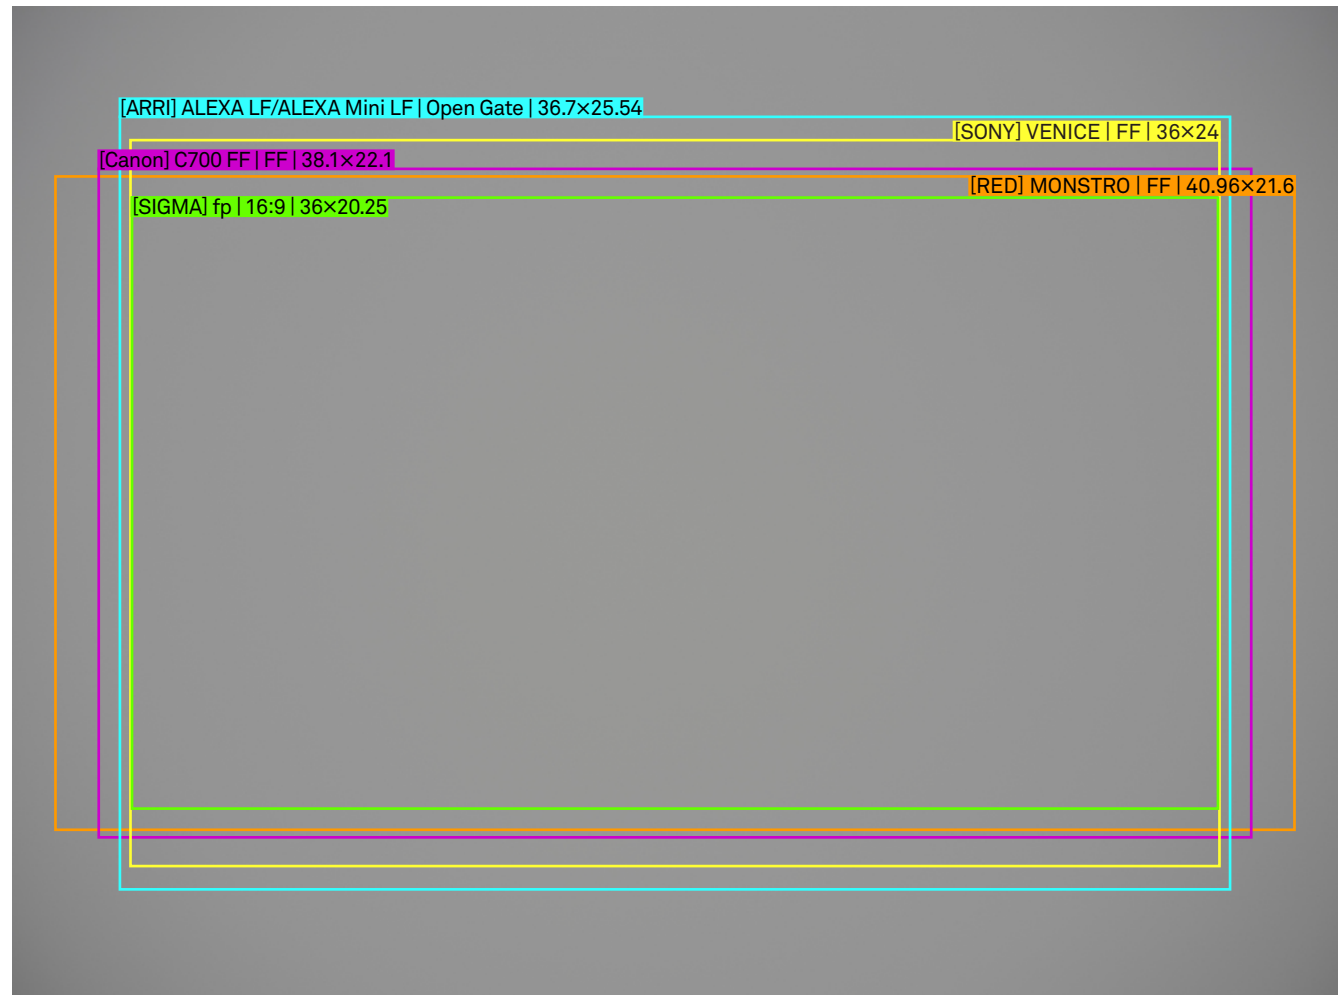

SIGMA

FF High Speed Prime 135mm T2 FF Illumination Guide

Setting

Lens	135mm T2 FF
Focal Length	135mm
Aperture	T2
Focus Distance	Infinity

/mm
scale 4:1

SIGMA

FF High Speed Prime 135mm T2 FF Illumination Guide

Setting

Lens	135mm T2 FF
Focal Length	135mm
Aperture	T4
Focus Distance	Infinity

/mm
scale 4:1

SIGMA

FF High Speed Prime 135mm T2 FF Illumination Guide

Setting

Lens	135mm T2 FF
Focal Length	135mm
Aperture	T2
Focus Distance	M.O.D.

/mm
scale 4:1

SIGMA

FF High Speed Prime 135mm T2 FF Illumination Guide

Setting

Lens	135mm T2 FF
Focal Length	135mm
Aperture	T4
Focus Distance	M.O.D.

/mm
scale 4:1