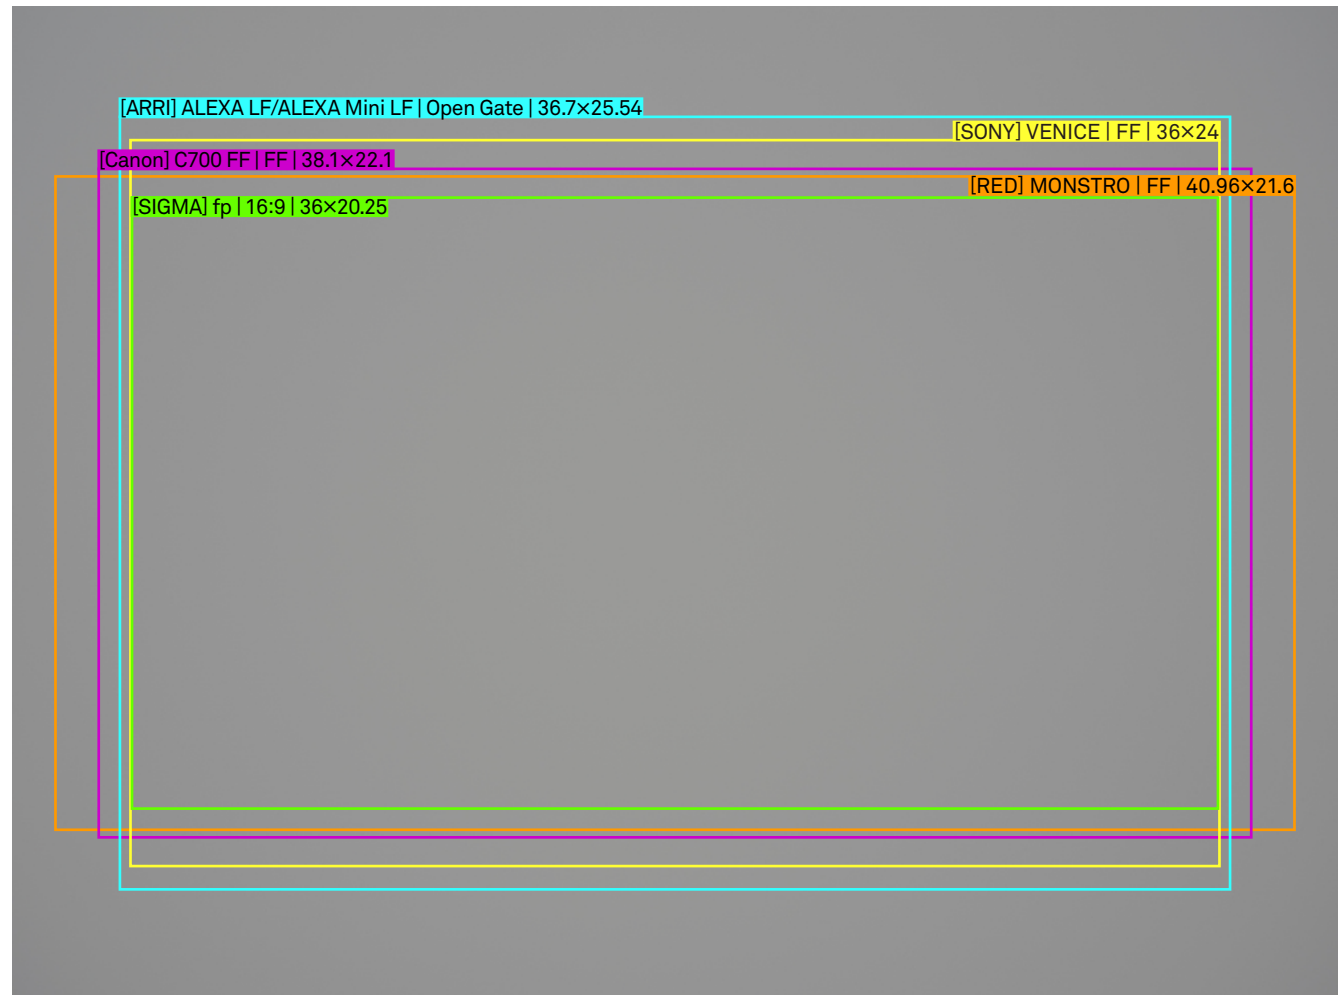

SIGMA

FF High Speed Prime 135mm T2 FF Illumination Guide

Setting

Lens	135mm T2 FF
Focal Length	135mm
Aperture	T2
Focus Distance	Infinity

/mm
scale 4:1

SIGMA

FF High Speed Prime 135mm T2 FF Illumination Guide

Setting

Lens	135mm T2 FF
Focal Length	135mm
Aperture	T4
Focus Distance	Infinity

/mm
scale 4:1

SIGMA

FF High Speed Prime 135mm T2 FF Illumination Guide

Setting

Lens	135mm T2 FF
Focal Length	135mm
Aperture	T2
Focus Distance	M.O.D.

/mm
scale 4:1

SIGMA

FF High Speed Prime 135mm T2 FF Illumination Guide

Setting

Lens	135mm T2 FF
Focal Length	135mm
Aperture	T4
Focus Distance	M.O.D.

/mm
scale 4:1