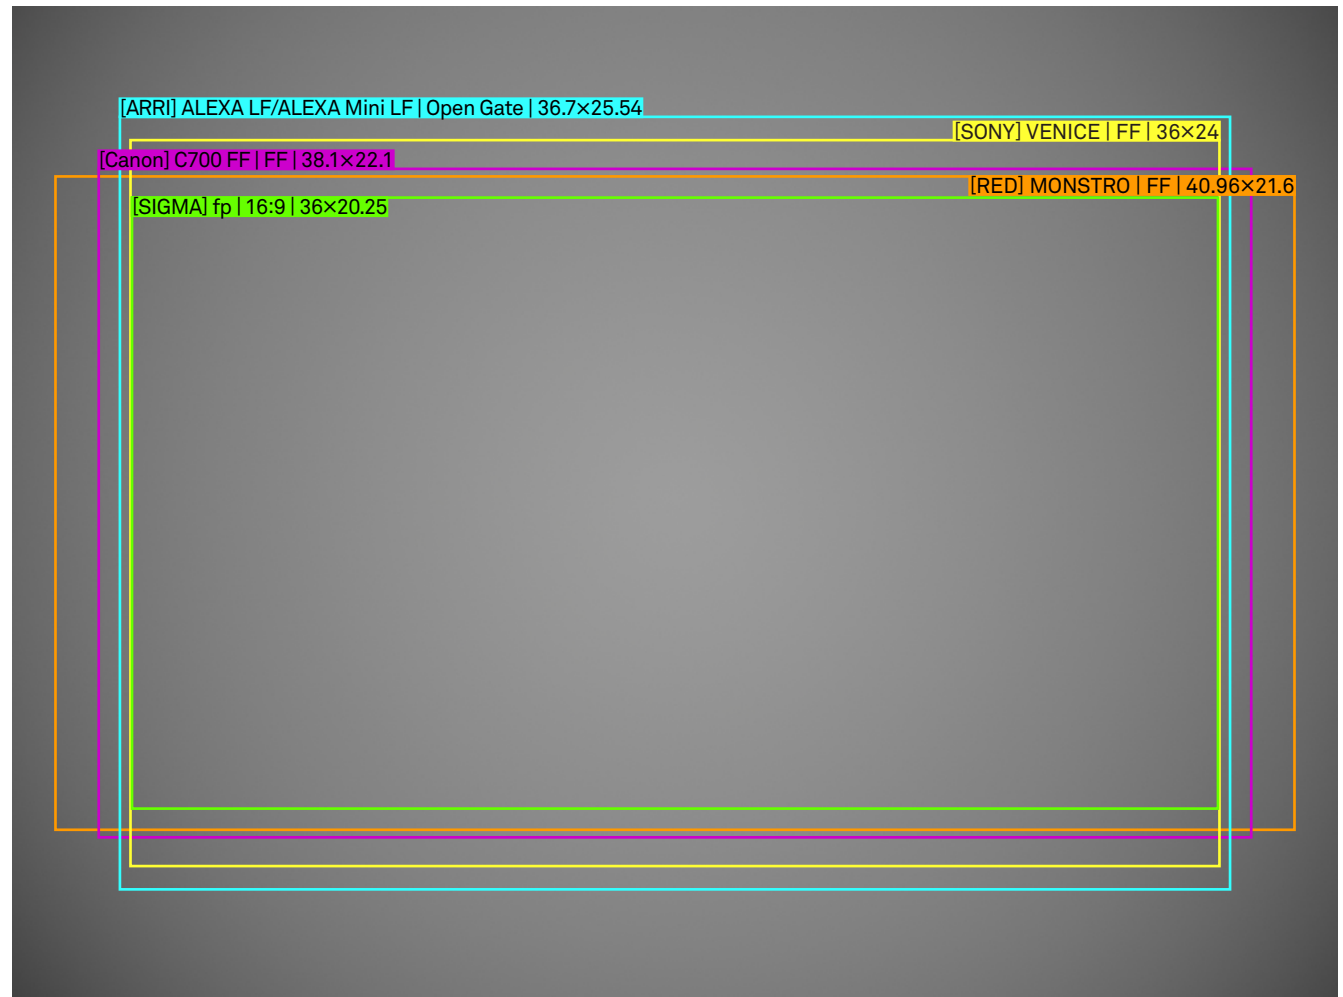

SIGMA

FF High Speed Prime 135mm T2 FF Illumination Guide

Setting

Lens	135mm T2 FF
Focal Length	135mm
Aperture	T2
Focus Distance	Infinity

/mm
scale 4:1

SIGMA

FF High Speed Prime 135mm T2 FF Illumination Guide

Setting

Lens	135mm T2 FF
Focal Length	135mm
Aperture	T4
Focus Distance	Infinity

/mm
scale 4:1

SIGMA

FF High Speed Prime 135mm T2 FF Illumination Guide

Setting

Lens	135mm T2 FF
Focal Length	135mm
Aperture	T2
Focus Distance	M.O.D.

/mm
scale 4:1

SIGMA

FF High Speed Prime 135mm T2 FF Illumination Guide

Setting

Lens	135mm T2 FF
Focal Length	135mm
Aperture	T4
Focus Distance	M.O.D.

/mm
scale 4:1