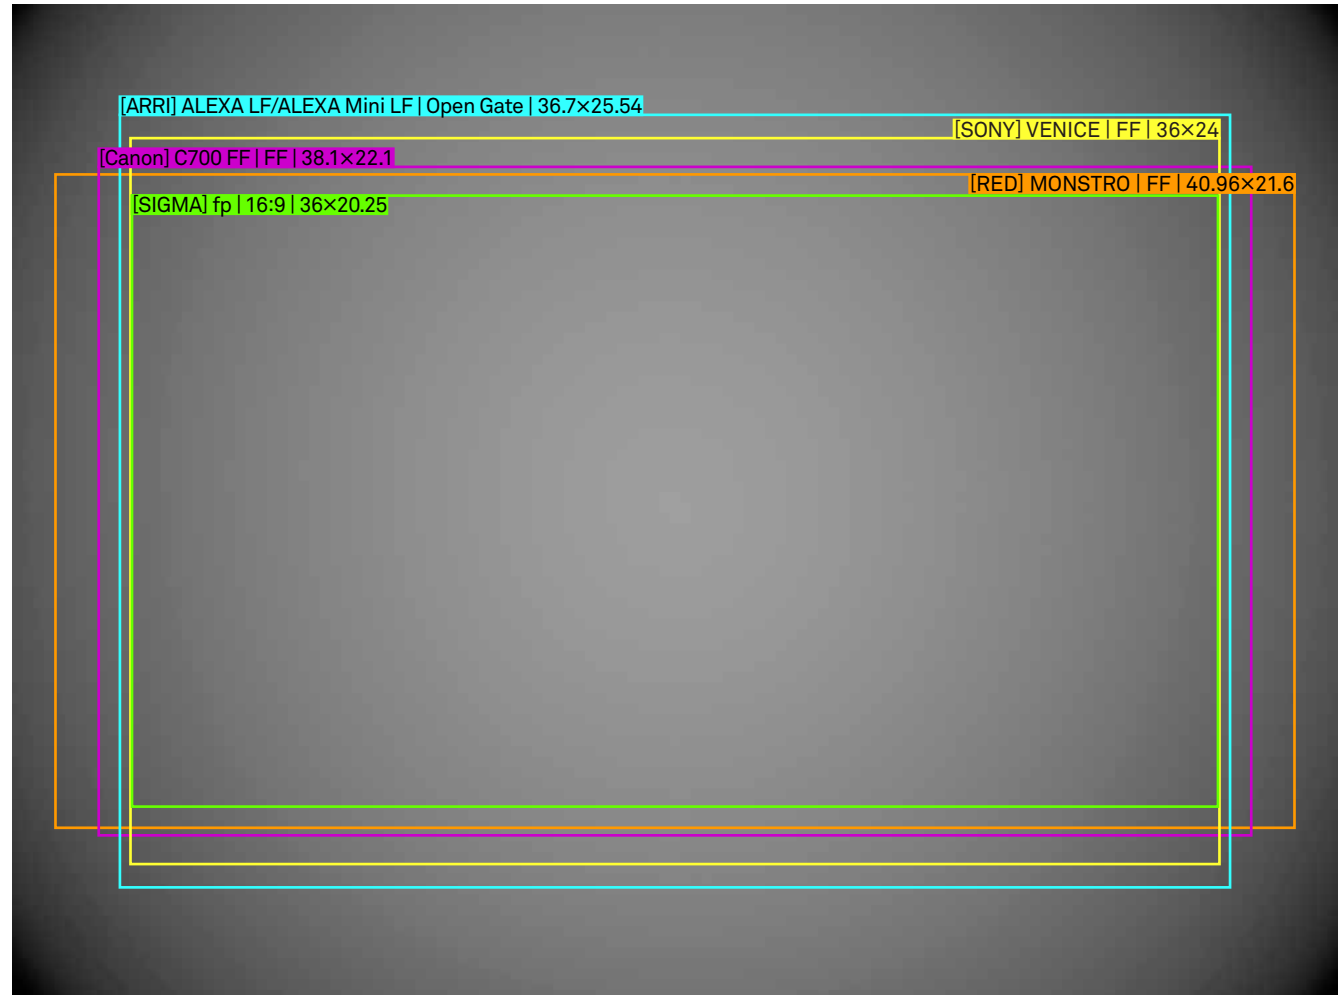

### Setting

Lens	40mm T1.5 FF
Focal Length	40mm
Aperture	T1.5
Focus Distance	Infinity

/mm  
scale 4:1

### Setting

Lens	40mm T1.5 FF
Focal Length	40mm
Aperture	T4
Focus Distance	Infinity

/mm  
scale 4:1

### Setting

Lens	40mm T1.5 FF
Focal Length	40mm
Aperture	T1.5
Focus Distance	M.O.D.

/mm  
scale 4:1