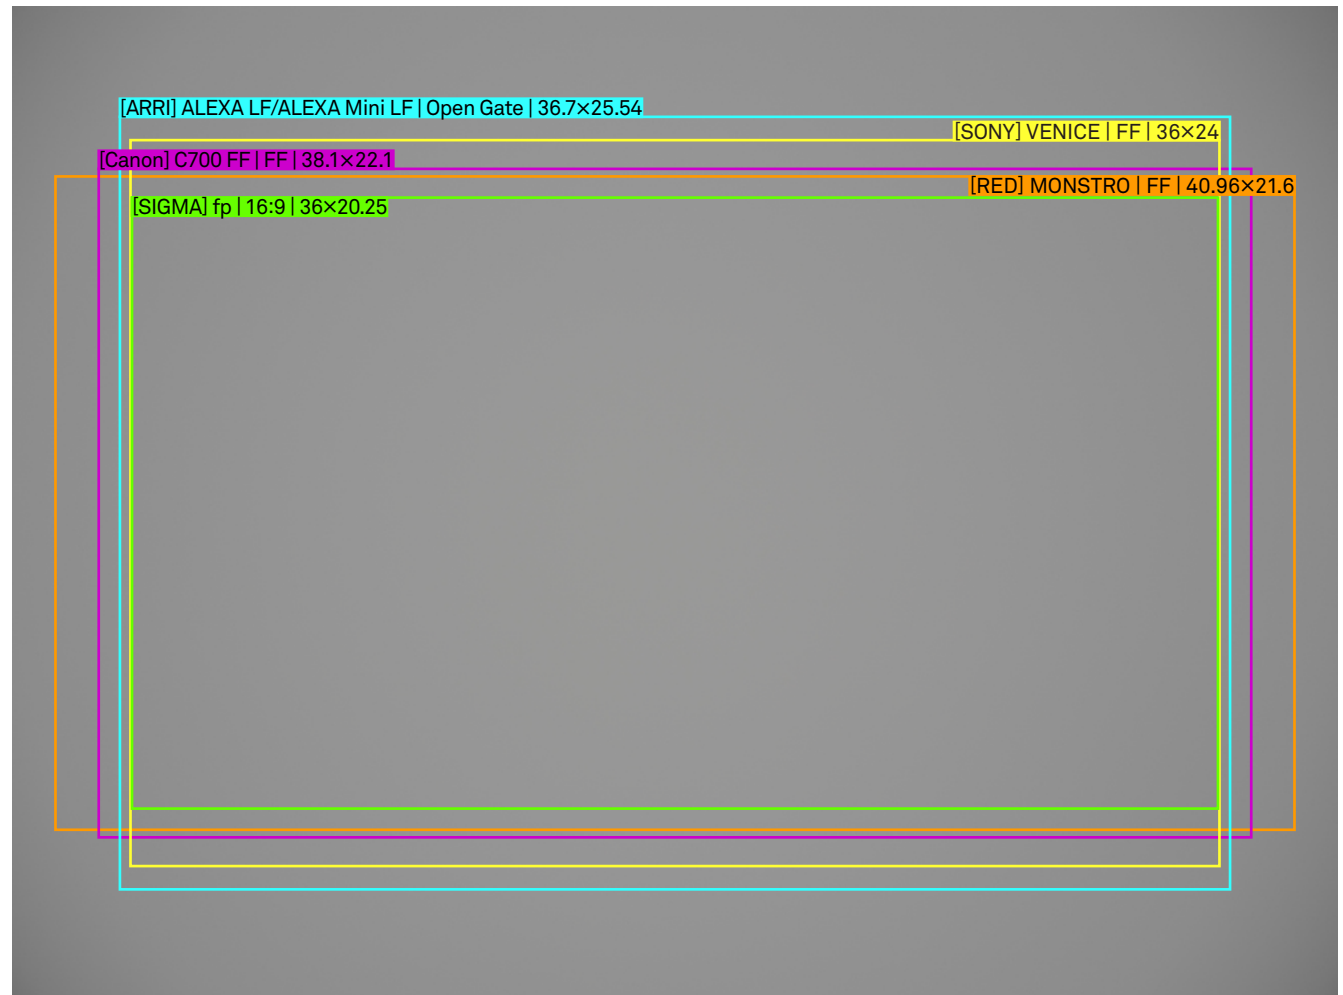

### Setting

Lens	40mm T1.5 FF
Focal Length	40mm
Aperture	T4
Focus Distance	Infinity

/mm  
scale 4:1

### Setting

Lens	40mm T1.5 FF
Focal Length	40mm
Aperture	T1.5
Focus Distance	M.O.D.

/mm  
scale 4:1

# SIGMA

### Setting

Lens	40mm T1.5 FF
Focal Length	40mm
Aperture	T4
Focus Distance	M.O.D.

/mm  
scale 4:1