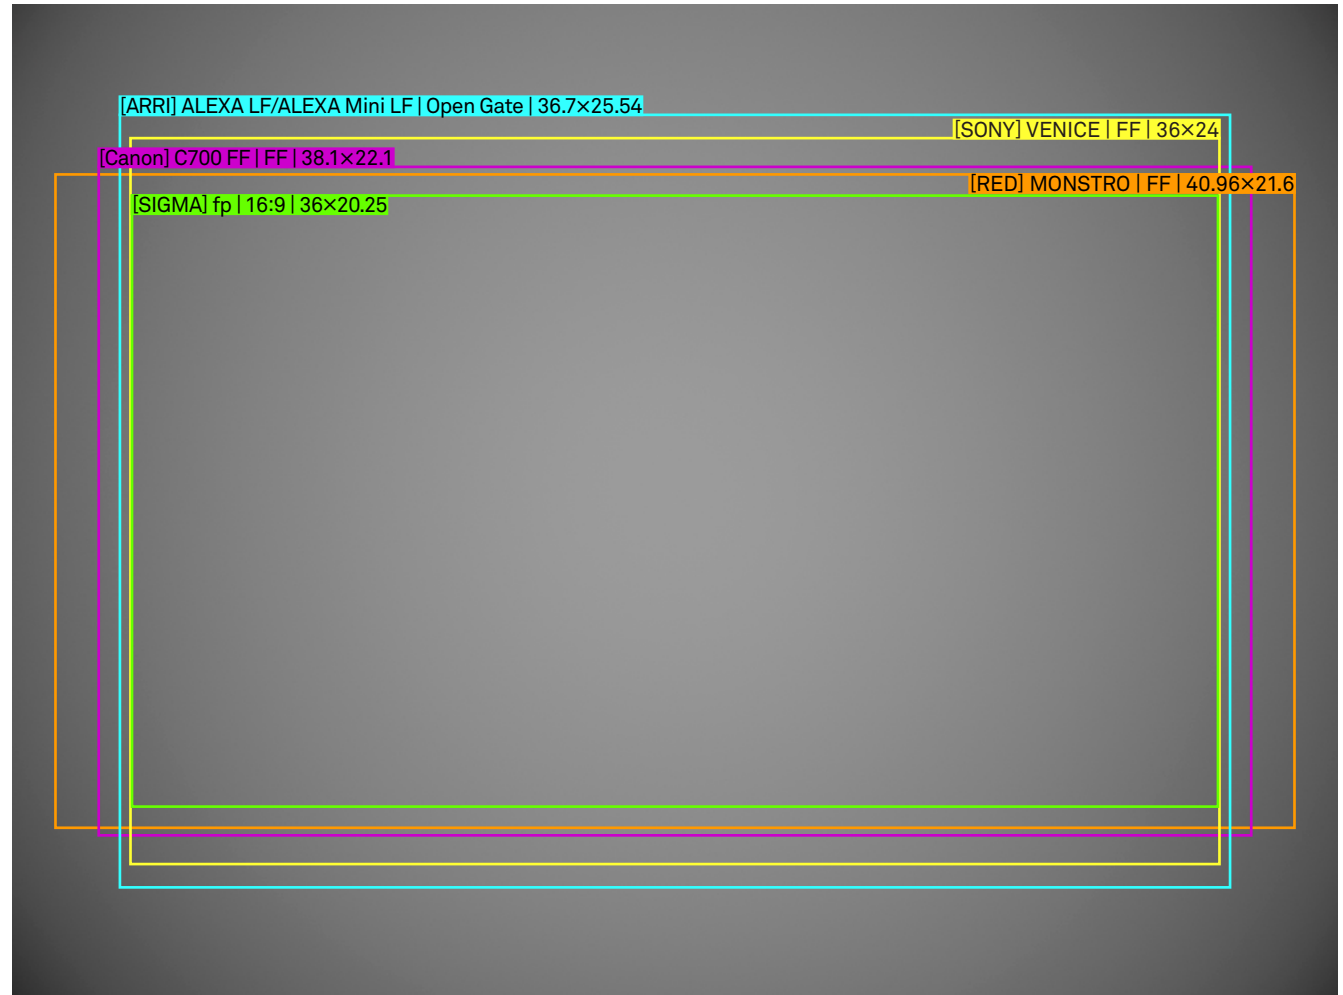

SIGMA

FF High Speed Prime 40mm T1.5 FF Illumination Guide

Setting

Lens	40mm T1.5 FF
Focal Length	40mm
Aperture	T1.5
Focus Distance	M.O.D.

/mm
scale 4:1