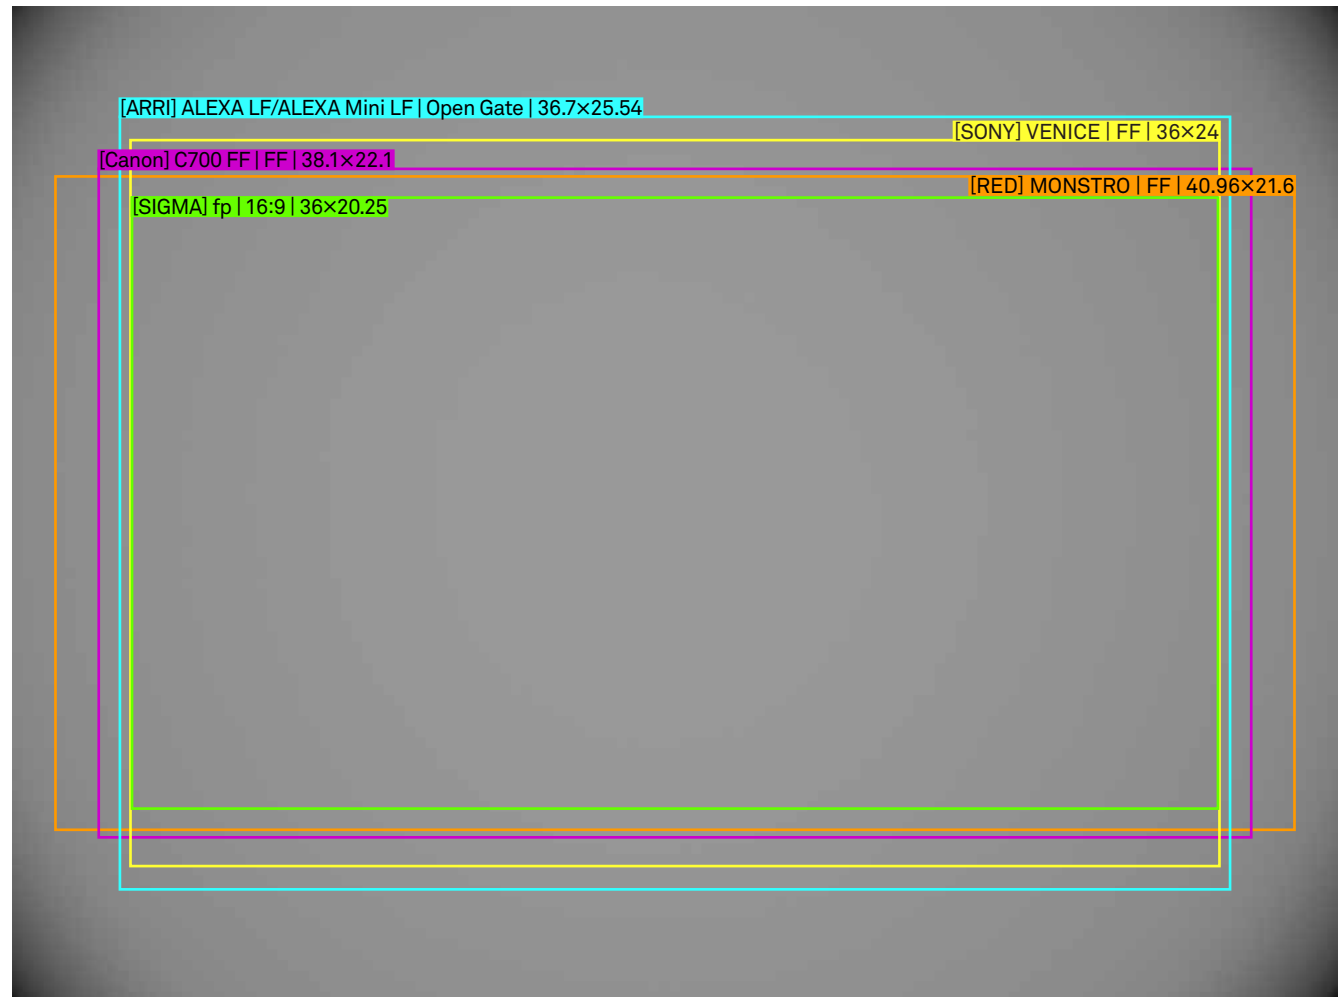

### Setting

Lens	40mm T1.5 FF
Focal Length	40mm
Aperture	T1.5
Focus Distance	Infinity

/mm  
scale 4:1

### Setting

Lens	40mm T1.5 FF
Focal Length	40mm
Aperture	T4
Focus Distance	Infinity

/mm  
scale 4:1