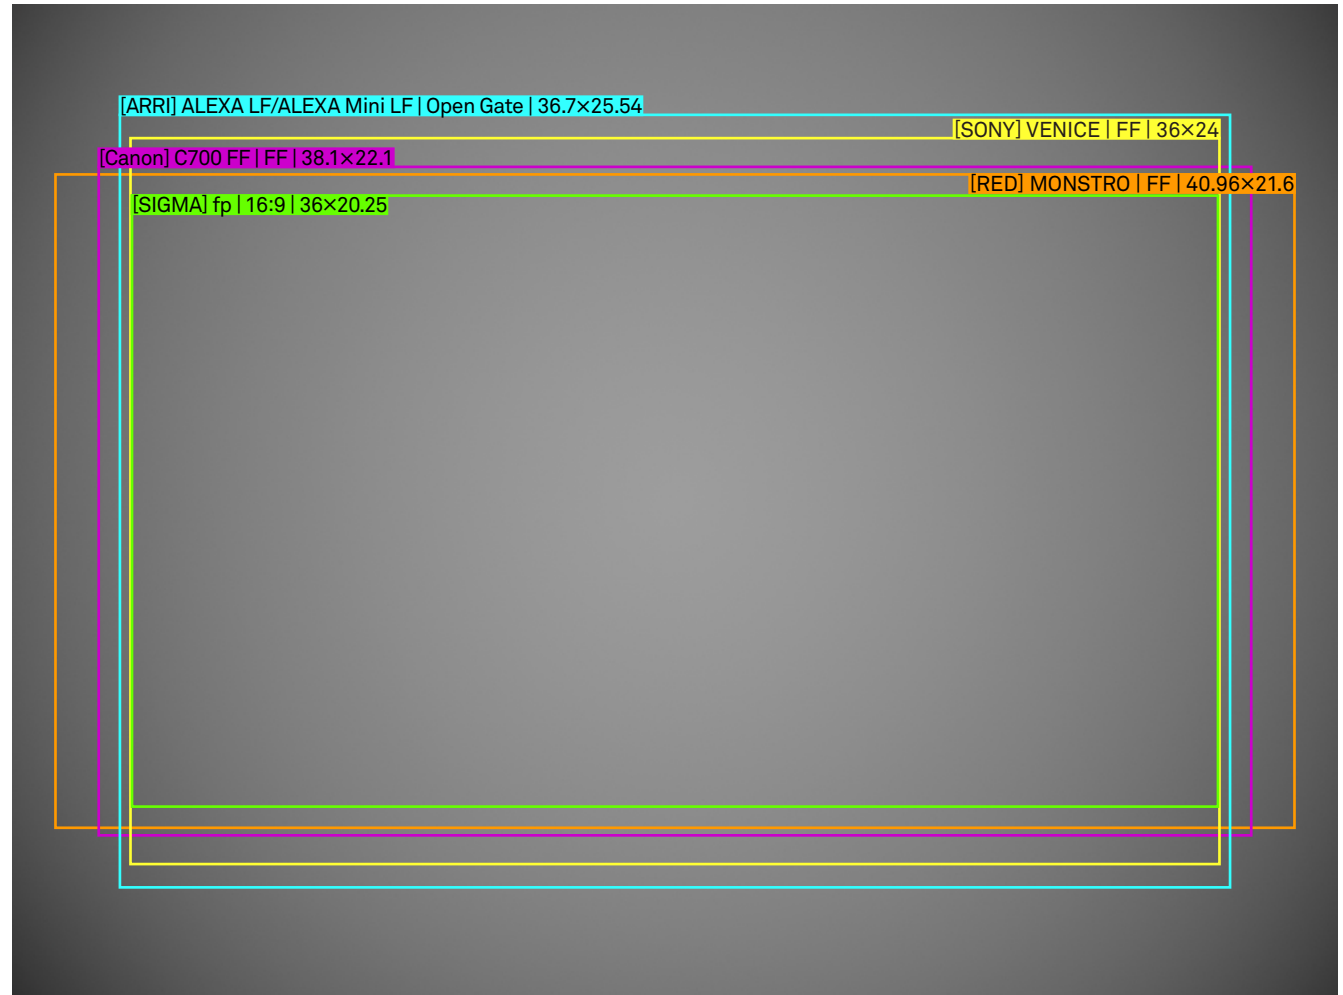

SIGMA

FF High Speed Prime 50mm T1.5 FF Illumination Guide

Setting

Lens	50mm T1.5 FF
Focal Length	50mm
Aperture	T1.5
Focus Distance	Infinity

/mm
scale 4:1

SIGMA

FF High Speed Prime 50mm T1.5 FF Illumination Guide

Setting

Lens	50mm T1.5 FF
Focal Length	50mm
Aperture	T4
Focus Distance	Infinity

/mm
scale 4:1

SIGMA

FF High Speed Prime 50mm T1.5 FF Illumination Guide

Setting

Lens	50mm T1.5 FF
Focal Length	50mm
Aperture	T1.5
Focus Distance	M.O.D.

/mm
scale 4:1

SIGMA

FF High Speed Prime 50mm T1.5 FF Illumination Guide

Setting

Lens	50mm T1.5 FF
Focal Length	50mm
Aperture	T4
Focus Distance	M.O.D.

/mm
scale 4:1