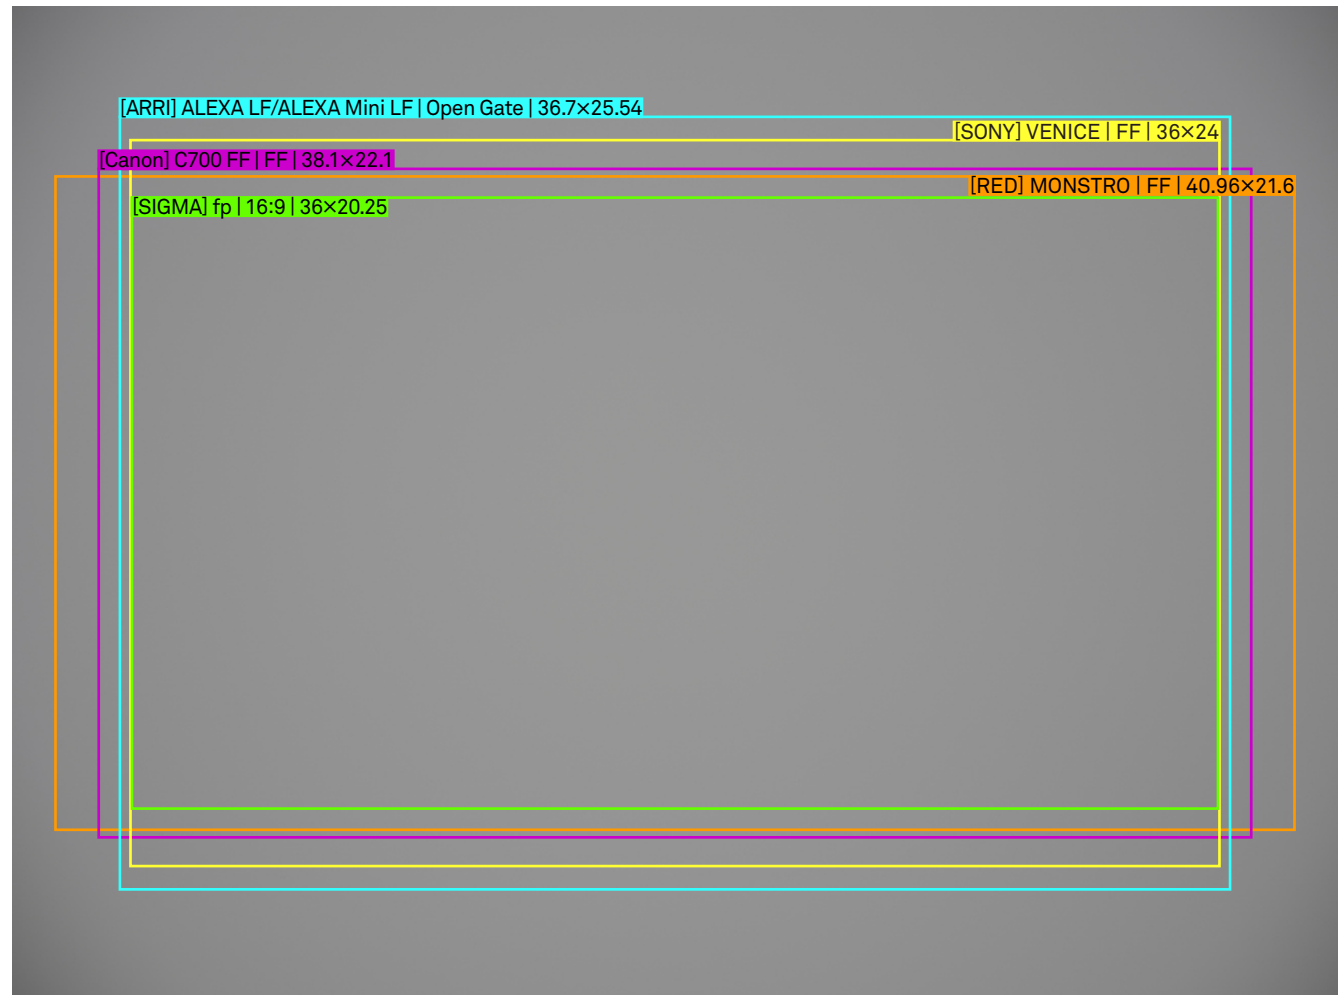

SIGMA

FF High Speed Prime 50mm T1.5 FF Illumination Guide

Setting

Lens	50mm T1.5 FF
Focal Length	50mm
Aperture	T1.5
Focus Distance	Infinity

/mm
scale 4:1

SIGMA

FF High Speed Prime 50mm T1.5 FF Illumination Guide

Setting

Lens	50mm T1.5 FF
Focal Length	50mm
Aperture	T4
Focus Distance	Infinity

/mm
scale 4:1

SIGMA

FF High Speed Prime 50mm T1.5 FF Illumination Guide

Setting

Lens	50mm T1.5 FF
Focal Length	50mm
Aperture	T1.5
Focus Distance	M.O.D.

/mm
scale 4:1

SIGMA

FF High Speed Prime 50mm T1.5 FF Illumination Guide

Setting

Lens	50mm T1.5 FF
Focal Length	50mm
Aperture	T4
Focus Distance	M.O.D.

/mm
scale 4:1