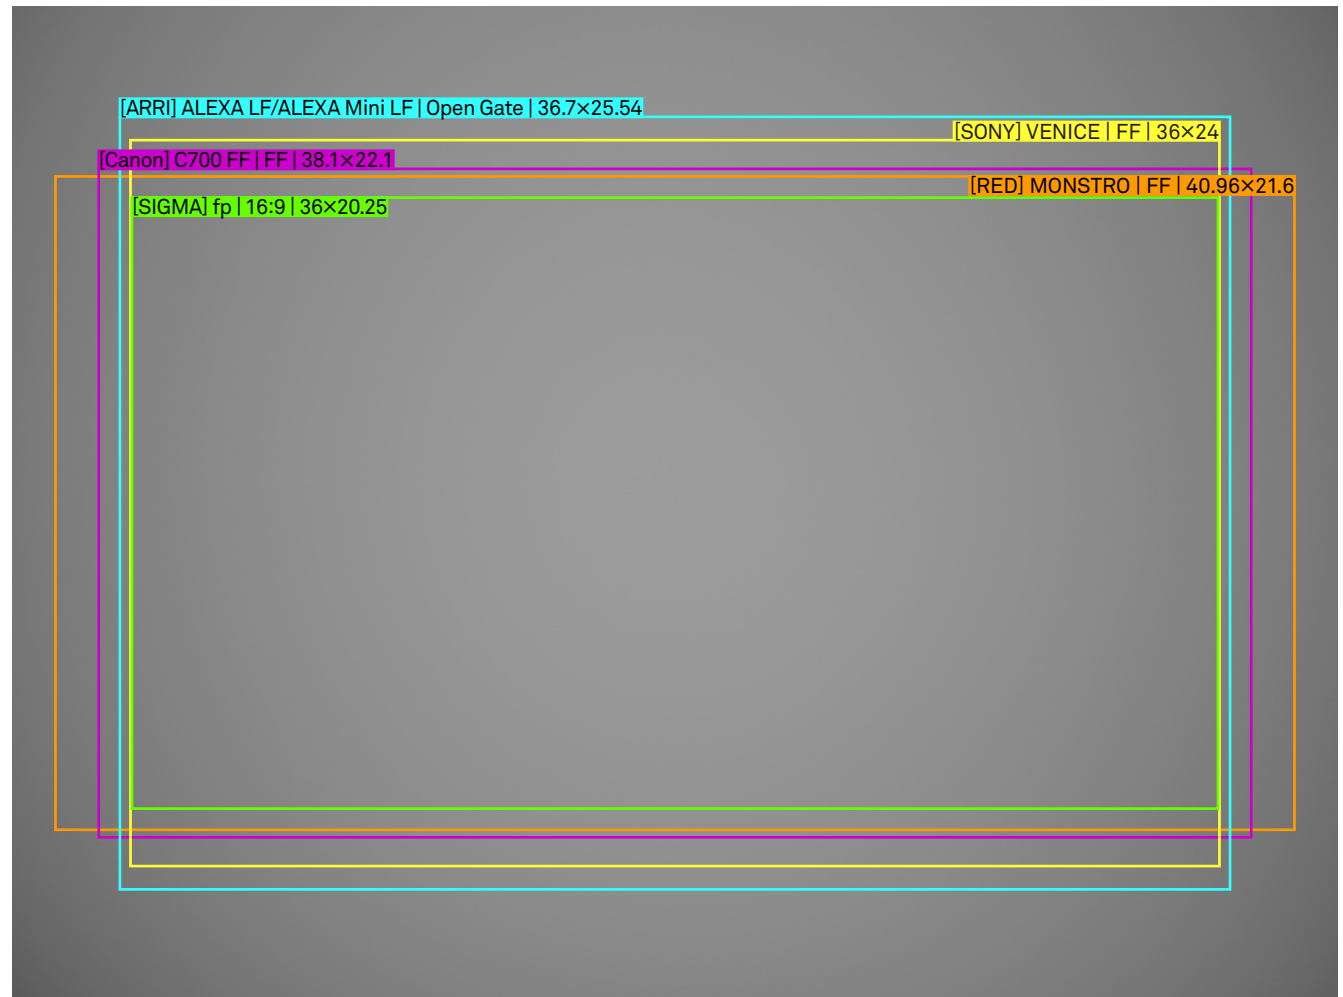

SIGMA

FF High Speed Prime 50mm T1.5 FF Illumination Guide

Setting

Lens	50mm T1.5 FF
Focal Length	50mm
Aperture	T1.5
Focus Distance	Infinity

/mm
scale 4:1

SIGMA

FF High Speed Prime 50mm T1.5 FF Illumination Guide

Setting

Lens	50mm T1.5 FF
Focal Length	50mm
Aperture	T4
Focus Distance	Infinity

/mm
scale 4:1

SIGMA

FF High Speed Prime 50mm T1.5 FF Illumination Guide

Setting

Lens	50mm T1.5 FF
Focal Length	50mm
Aperture	T1.5
Focus Distance	M.O.D.

/mm
scale 4:1

SIGMA

FF High Speed Prime 50mm T1.5 FF Illumination Guide

Setting

Lens	50mm T1.5 FF
Focal Length	50mm
Aperture	T4
Focus Distance	M.O.D.

/mm
scale 4:1