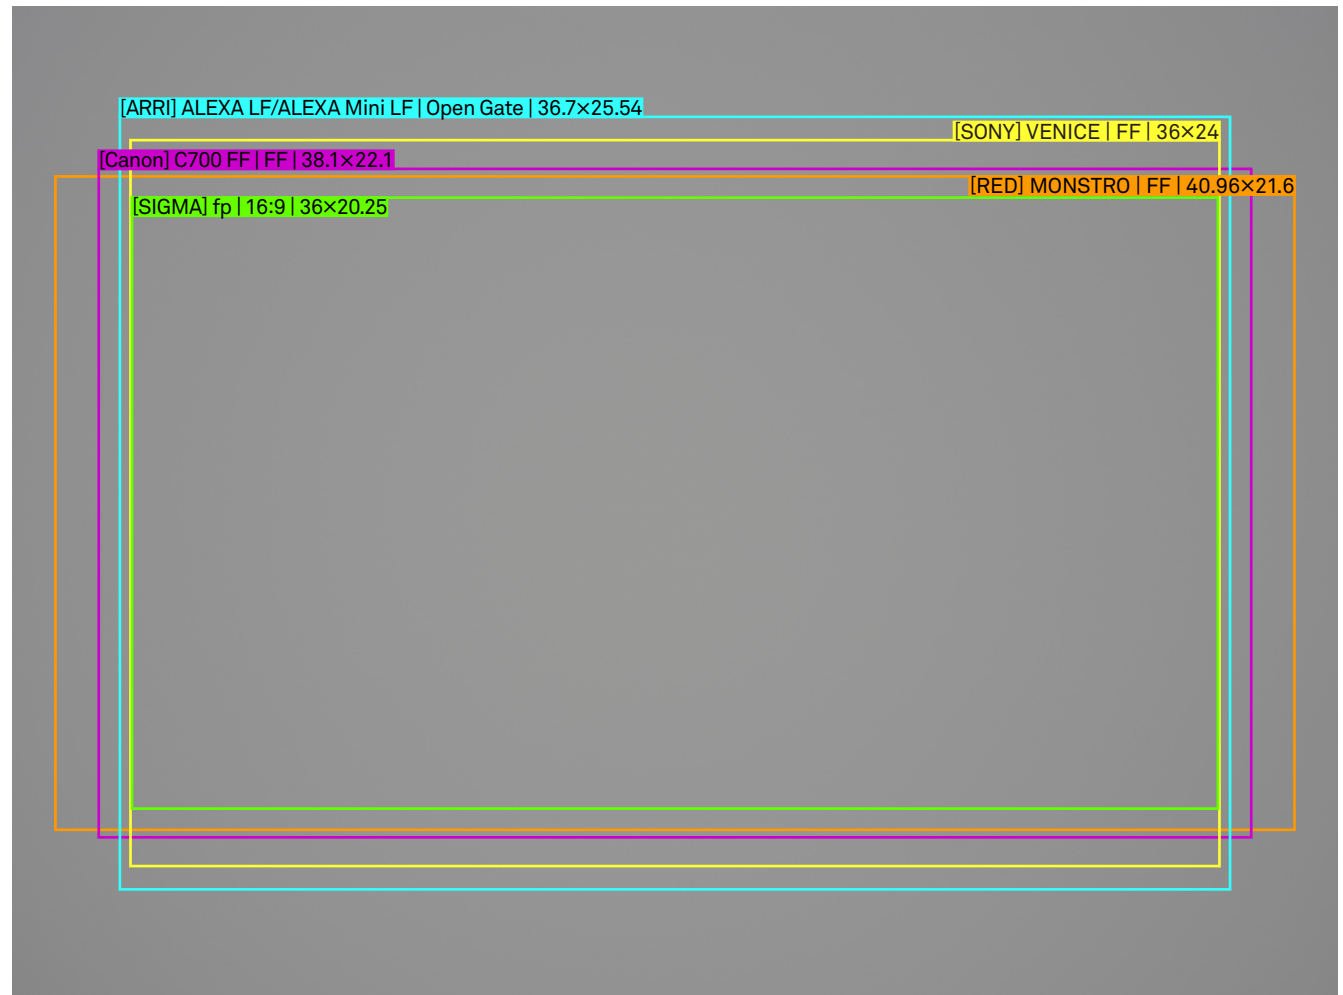

SIGMA

FF High Speed Prime 50mm T1.5 FF Illumination Guide

Setting

Lens	50mm T1.5 FF
Focal Length	50mm
Aperture	T1.5
Focus Distance	Infinity

/mm
scale 4:1

SIGMA

FF High Speed Prime 50mm T1.5 FF Illumination Guide

Setting

Lens	50mm T1.5 FF
Focal Length	50mm
Aperture	T4
Focus Distance	Infinity

/mm
scale 4:1

SIGMA

FF High Speed Prime 50mm T1.5 FF Illumination Guide

Setting

Lens	50mm T1.5 FF
Focal Length	50mm
Aperture	T1.5
Focus Distance	M.O.D.

/mm
scale 4:1

SIGMA

FF High Speed Prime 50mm T1.5 FF Illumination Guide

Setting

Lens	50mm T1.5 FF
Focal Length	50mm
Aperture	T4
Focus Distance	M.O.D.

/mm
scale 4:1