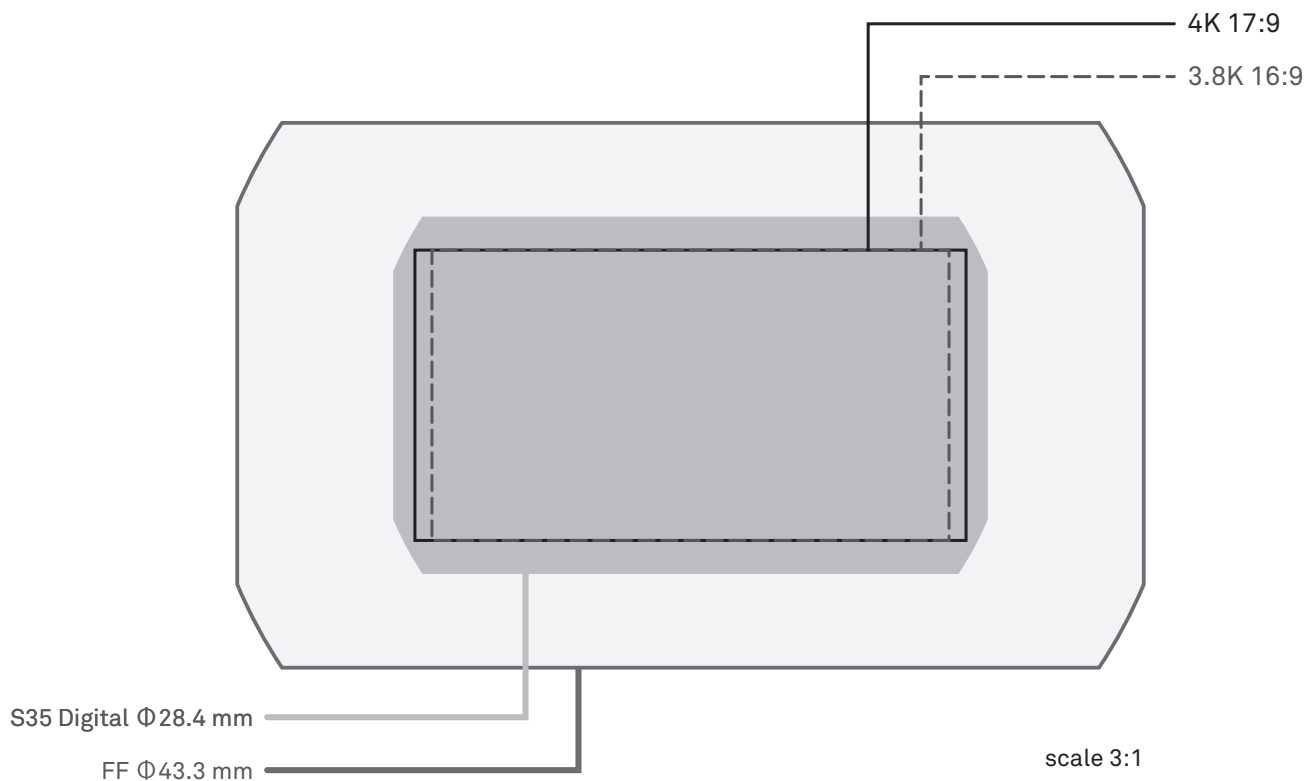

SIGMA

SIGMA CINE LENS

Image coverage on SONY cameras

VENICE					
Resolution	Dimensions (mm)			Image Coverage	
	Width	Height	Diagonal	S35 Digital Φ28.4 mm	FF Φ43.3 mm
6K 3:2	35.9	24.0	43.2	NO	YES
6K 2.39:1	35.9	15.0	38.9	NO	YES
6K 1.85:1	35.9	19.4	40.8	NO	YES
6K 17:9	35.9	18.9	40.6	NO	YES
5.7K 16:9	33.7	18.9	38.6	NO	YES

Image Coverage

SIGMA

SIGMA CINE LENS

Image coverage on SONY cameras

VENICE					
Resolution	Dimensions (mm)			Image Coverage	
	Width	Height	Diagonal	S35 Digital Φ28.4 mm	FF Φ43.3 mm
4K 17:9	24.3	12.8	27.5	YES	YES
3.8K 16:9	22.8	12.8	26.1	YES	YES

Image Coverage

SIGMA

SIGMA CINE LENS

Image coverage on SONY cameras

FS7 / FS5					
Resolution	Dimensions (mm)			Image Coverage	
	Width	Height	Diagonal	S35 Digital Φ28.4 mm	FF Φ43.3 mm
4K	23.6	13.3	27.1	YES	YES