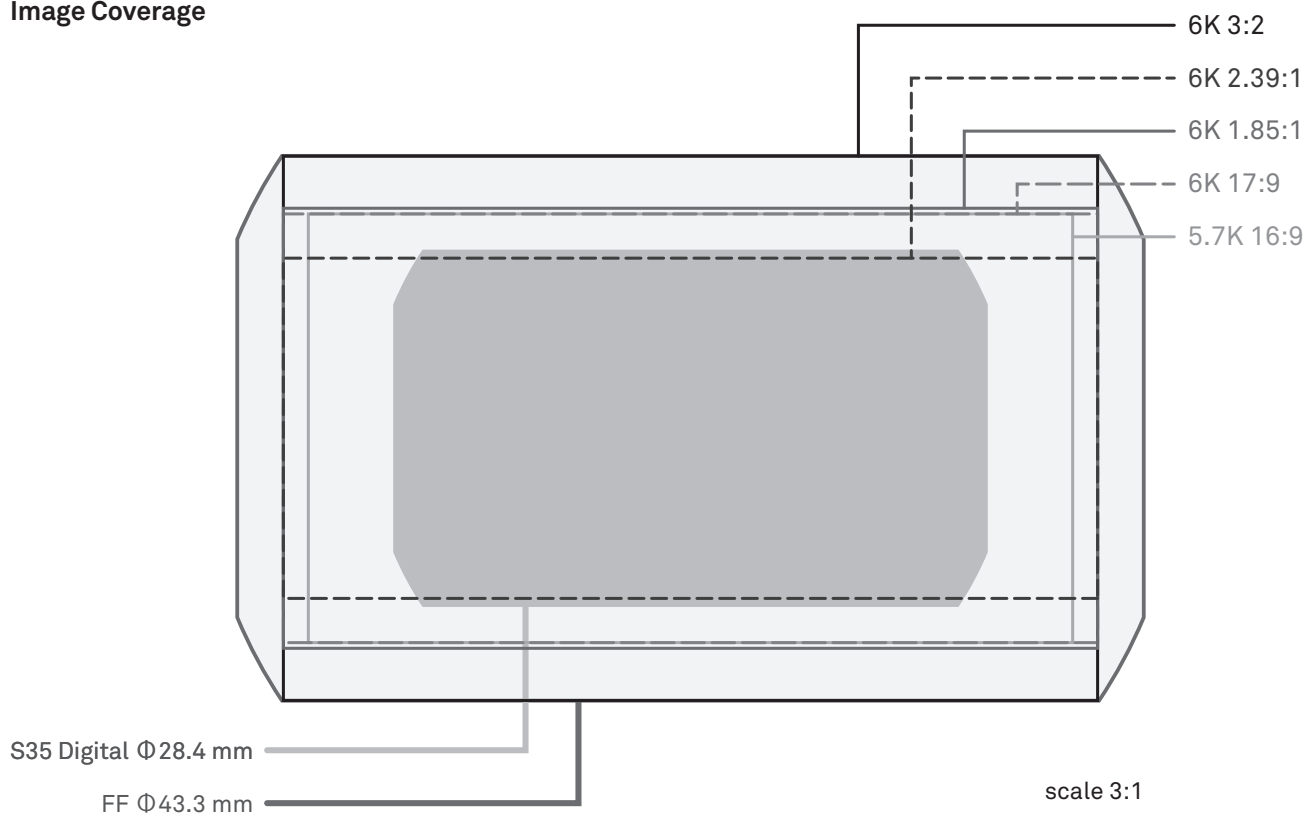

SIGMA

SIGMA CINE LENS

Image coverage on SONY cameras

VENICE					
Resolution	Dimensions (mm)			Image Coverage	
	Width	Height	Diagonal	S35 Digital Φ28.4 mm	FF Φ43.3 mm
6K 3:2	35.9	24.0	43.2	NO	YES
6K 2.39:1	35.9	15.0	38.9	NO	YES
6K 1.85:1	35.9	19.4	40.8	NO	YES
6K 17:9	35.9	18.9	40.6	NO	YES
5.7K 16:9	33.7	18.9	38.6	NO	YES

Image Coverage

SIGMA

SIGMA CINE LENS

Image coverage on SONY cameras

VENICE					
Resolution	Dimensions (mm)			Image Coverage	
	Width	Height	Diagonal	S35 Digital Φ28.4 mm	FF Φ43.3 mm
4K 17:9	24.3	12.8	27.5	YES	YES
3.8K 16:9	22.8	12.8	26.1	YES	YES

Image Coverage

SIGMA

SIGMA CINE LENS

Image coverage on SONY cameras

FS7 / FS5					
Resolution	Dimensions (mm)			Image Coverage	
	Width	Height	Diagonal	S35 Digital Φ28.4 mm	FF Φ43.3 mm
4K	23.6	13.3	27.1	YES	YES