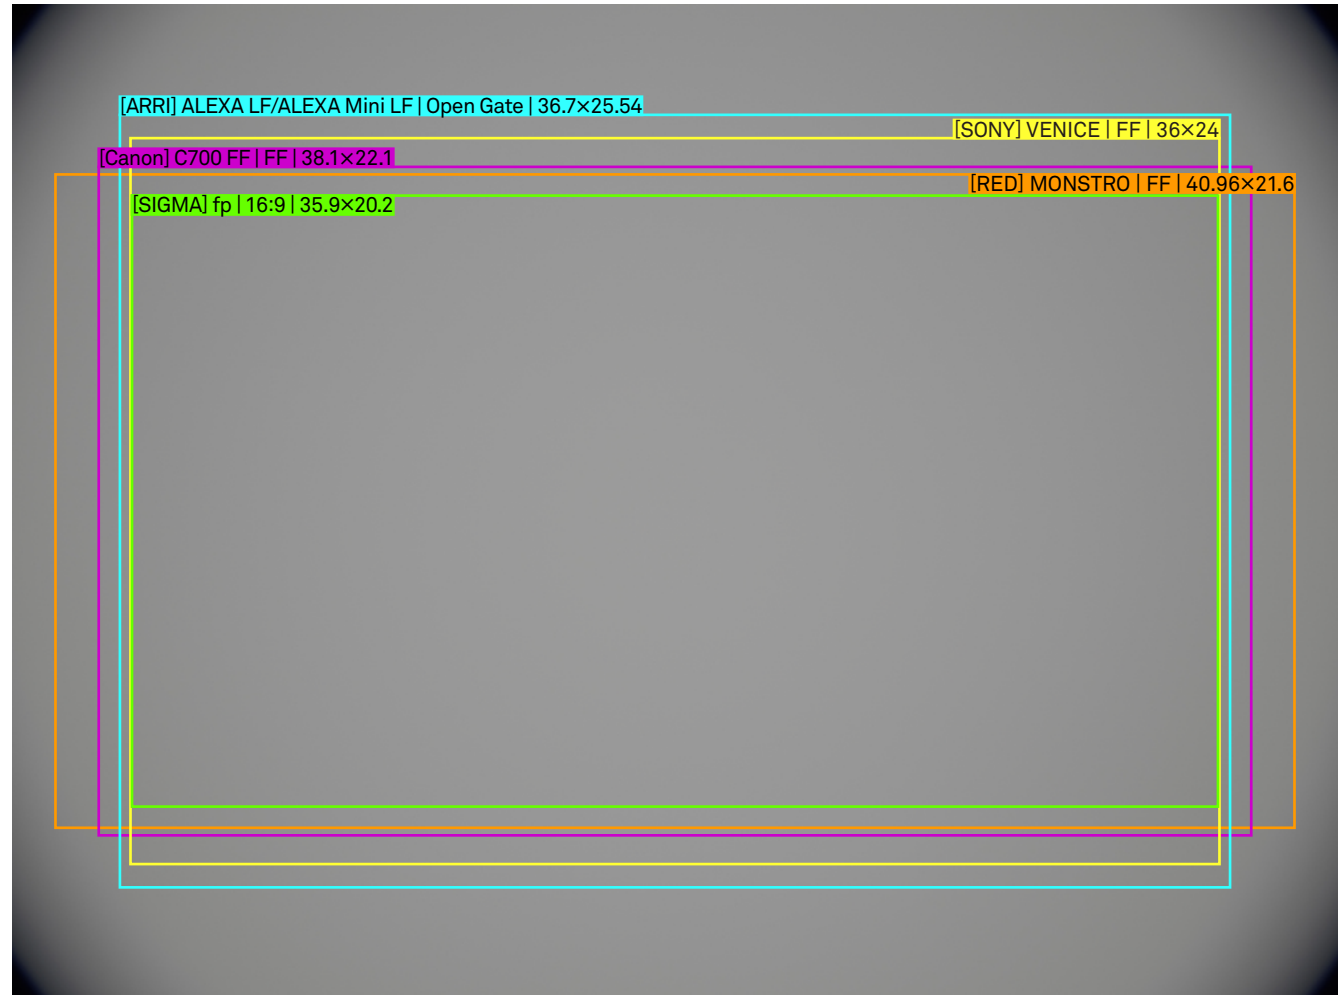

SIGMA

FF High Speed Prime 24mm T1.5 FF Illumination Guide

Setting

Lens	24mm T1.5 FF
Focal Length	24mm
Aperture	T1.5
Focus Distance	Infinity

/mm
scale 4:1

SIGMA

FF High Speed Prime 24mm T1.5 FF Illumination Guide

Setting

Lens	24mm T1.5 FF
Focal Length	24mm
Aperture	T4
Focus Distance	Infinity

/mm
scale 4:1

SIGMA

FF High Speed Prime 24mm T1.5 FF Illumination Guide

Setting

Lens	24mm T1.5 FF
Focal Length	24mm
Aperture	T1.5
Focus Distance	M.O.D.

/mm
scale 4:1

SIGMA

FF High Speed Prime 24mm T1.5 FF Illumination Guide

Setting

Lens	24mm T1.5 FF
Focal Length	24mm
Aperture	T4
Focus Distance	M.O.D.

/mm
scale 4:1