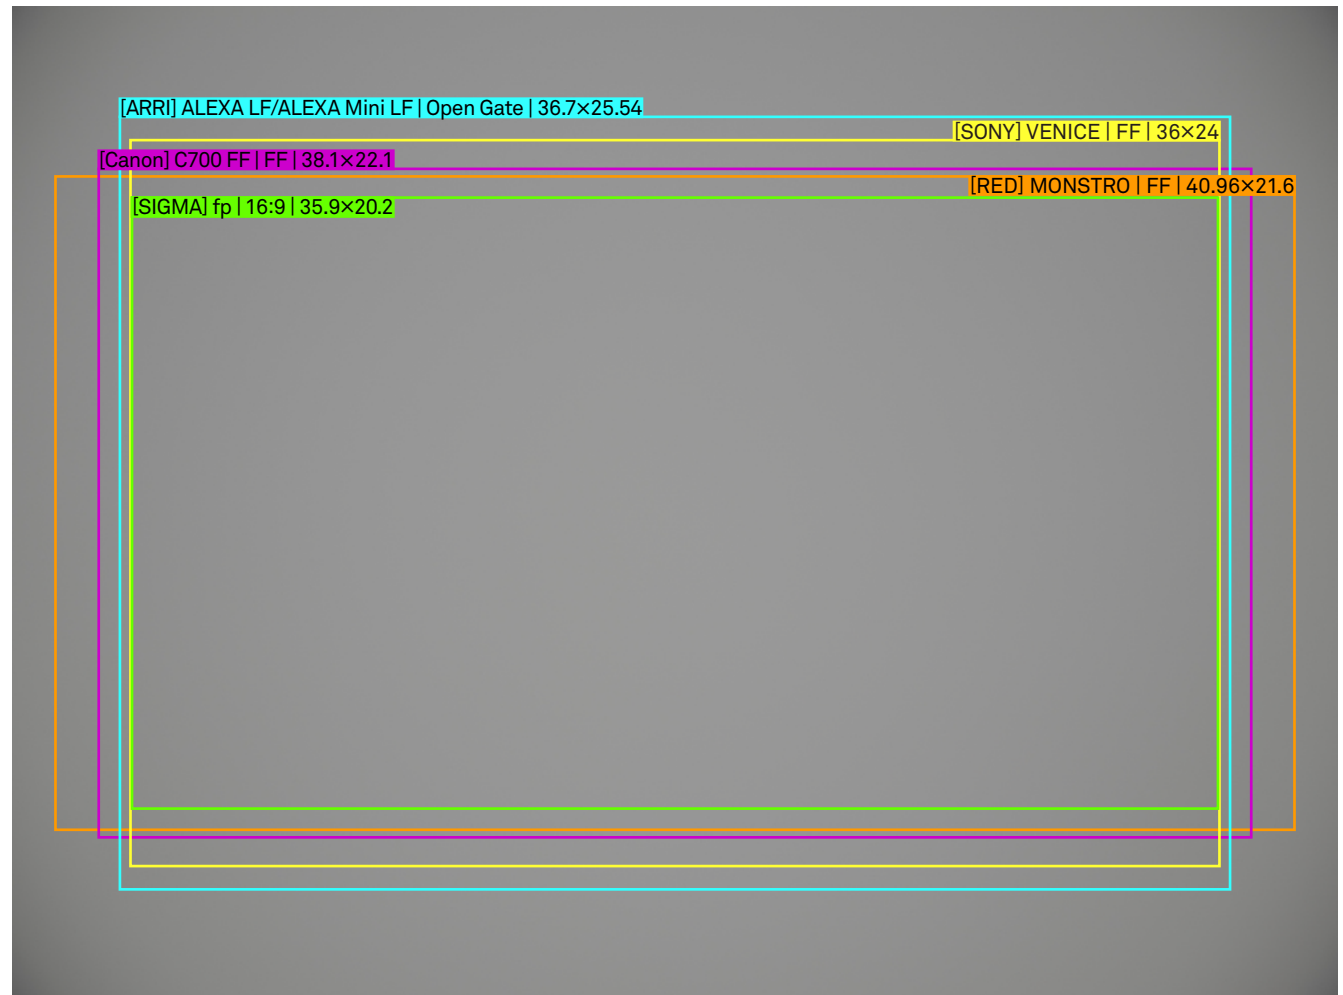

SIGMA

FF High Speed Prime 24mm T1.5 FF Illumination Guide

Setting

Lens	24mm T1.5 FF
Focal Length	24mm
Aperture	T1.5
Focus Distance	Infinity

/mm
scale 4:1

SIGMA

FF High Speed Prime 24mm T1.5 FF Illumination Guide

Setting

Lens	24mm T1.5 FF
Focal Length	24mm
Aperture	T4
Focus Distance	Infinity

/mm
scale 4:1

SIGMA

FF High Speed Prime 24mm T1.5 FF Illumination Guide

Setting

Lens	24mm T1.5 FF
Focal Length	24mm
Aperture	T1.5
Focus Distance	M.O.D.

/mm
scale 4:1

SIGMA

FF High Speed Prime 24mm T1.5 FF Illumination Guide

Setting

Lens	24mm T1.5 FF
Focal Length	24mm
Aperture	T4
Focus Distance	M.O.D.

/mm
scale 4:1