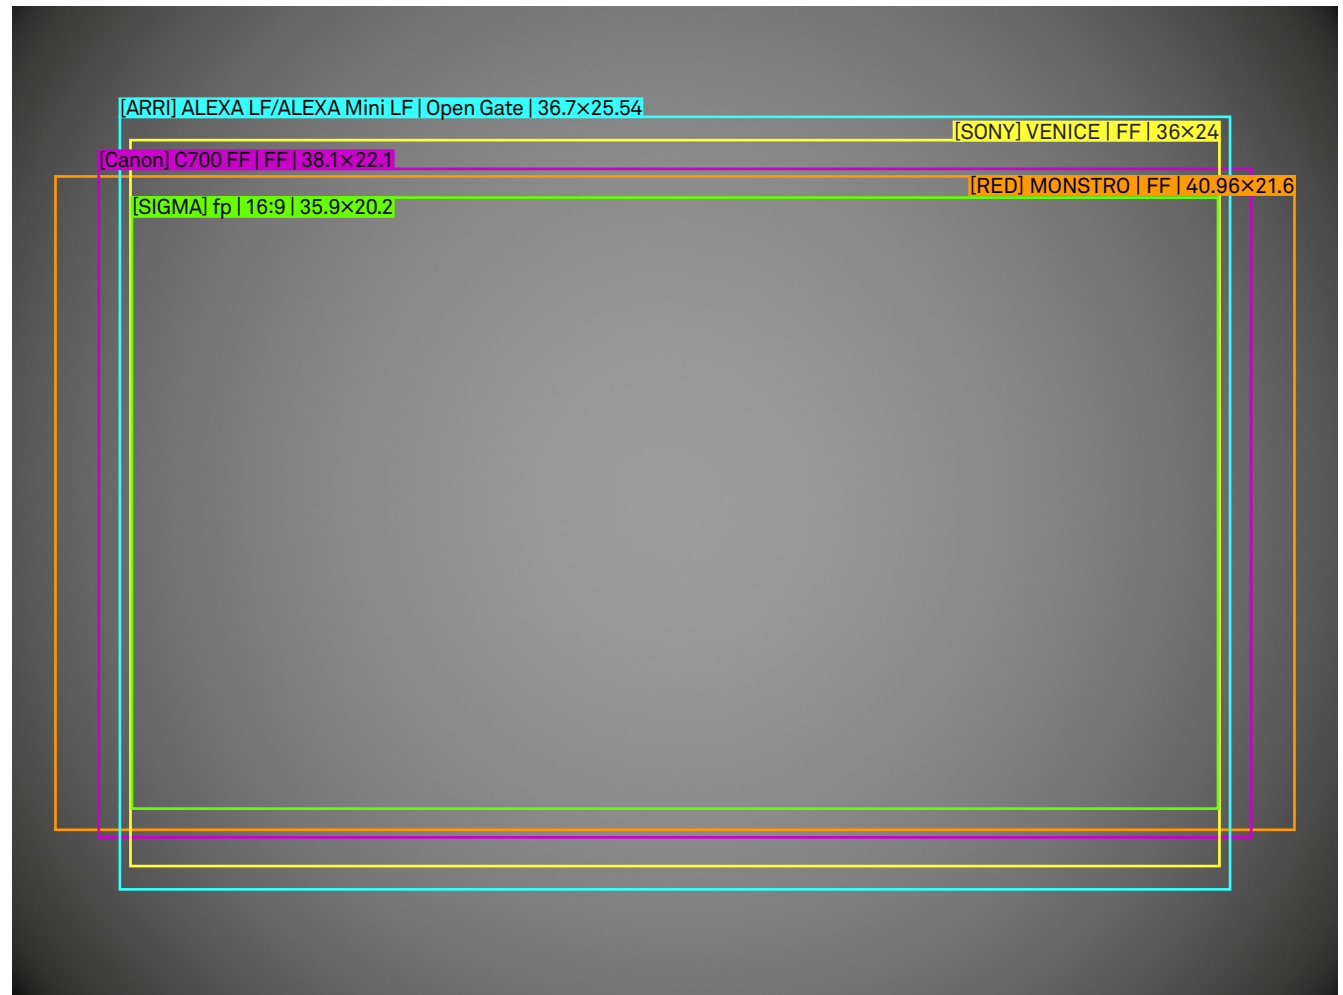

SIGMA

FF High Speed Prime 24mm T1.5 FF Illumination Guide

Setting

Lens	24mm T1.5 FF
Focal Length	24mm
Aperture	T1.5
Focus Distance	Infinity

/mm
scale 4:1

SIGMA

FF High Speed Prime 24mm T1.5 FF Illumination Guide

Setting

Lens	24mm T1.5 FF
Focal Length	24mm
Aperture	T4
Focus Distance	Infinity

/mm
scale 4:1

SIGMA

FF High Speed Prime 24mm T1.5 FF Illumination Guide

Setting

Lens	24mm T1.5 FF
Focal Length	24mm
Aperture	T1.5
Focus Distance	M.O.D.

/mm
scale 4:1

SIGMA

FF High Speed Prime 24mm T1.5 FF Illumination Guide

Setting

Lens	24mm T1.5 FF
Focal Length	24mm
Aperture	T4
Focus Distance	M.O.D.

/mm
scale 4:1