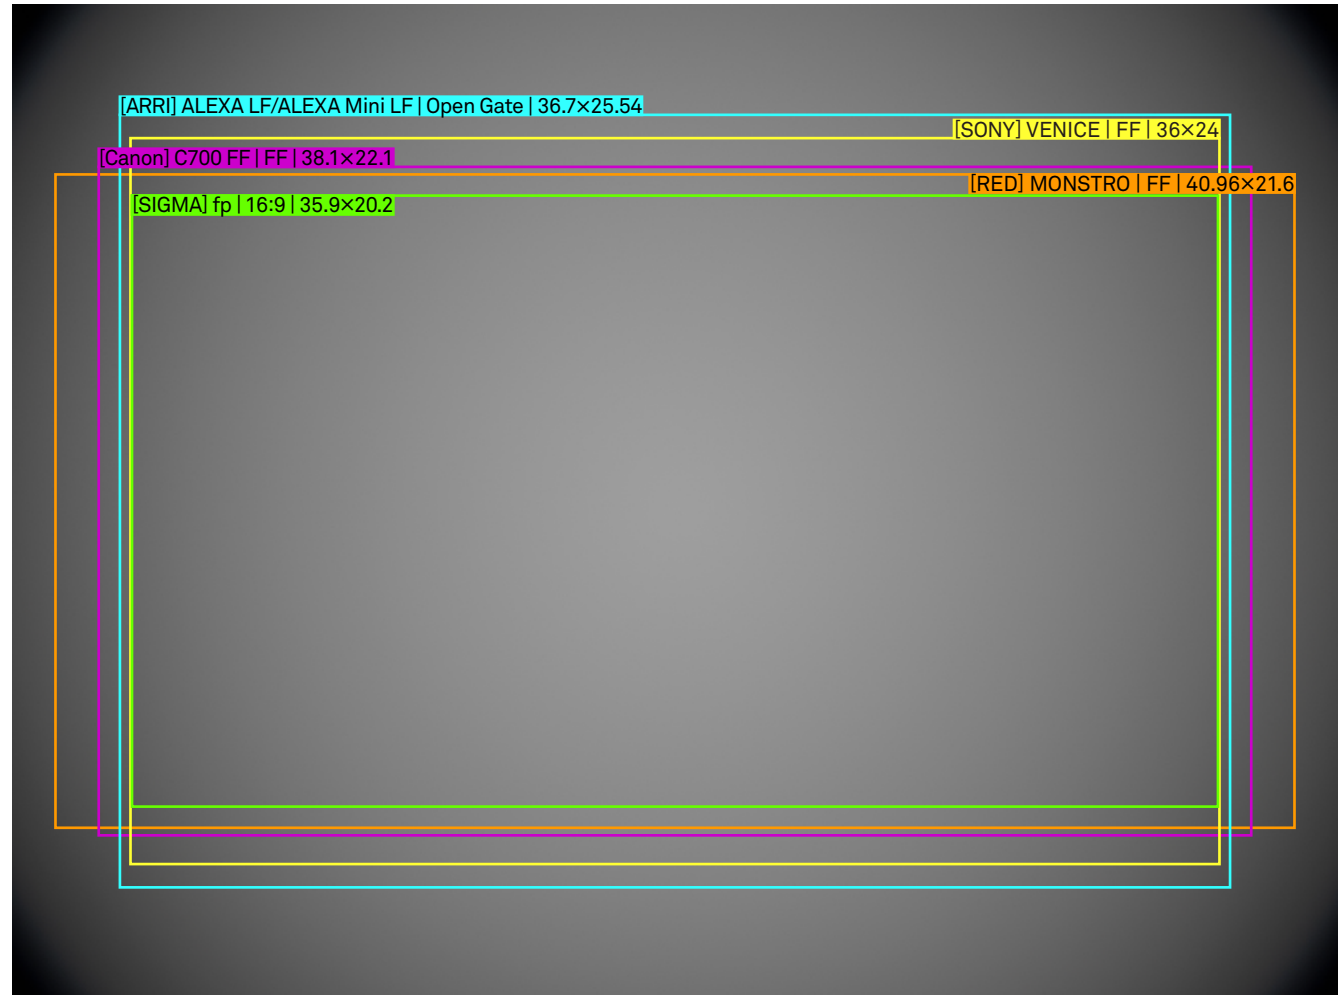

SIGMA

FF High Speed Prime 24mm T1.5 FF Illumination Guide

Setting

Lens	24mm T1.5 FF
Focal Length	24mm
Aperture	T1.5
Focus Distance	Infinity

/mm
scale 4:1

SIGMA

FF High Speed Prime 24mm T1.5 FF Illumination Guide

Setting

Lens	24mm T1.5 FF
Focal Length	24mm
Aperture	T4
Focus Distance	Infinity

/mm
scale 4:1

SIGMA

FF High Speed Prime 24mm T1.5 FF Illumination Guide

Setting

Lens	24mm T1.5 FF
Focal Length	24mm
Aperture	T1.5
Focus Distance	M.O.D.

/mm
scale 4:1

SIGMA

FF High Speed Prime 24mm T1.5 FF Illumination Guide

Setting

Lens	24mm T1.5 FF
Focal Length	24mm
Aperture	T4
Focus Distance	M.O.D.

/mm
scale 4:1