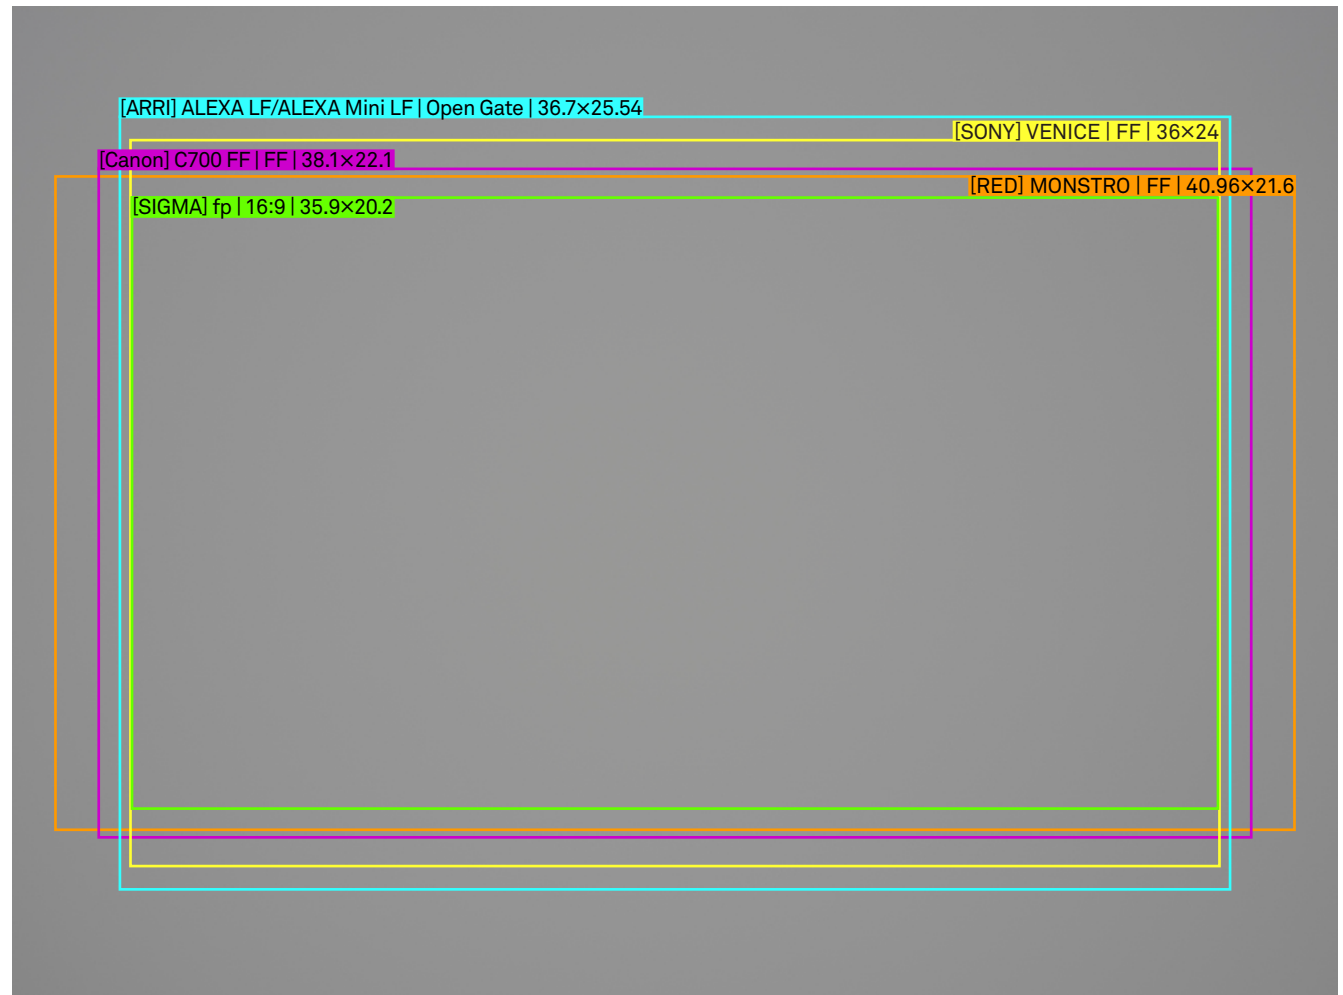

SIGMA

FF High Speed Prime 50mm T1.5 FF Illumination Guide

Setting

Lens	50mm T1.5 FF
Focal Length	50mm
Aperture	T1.5
Focus Distance	Infinity

/mm
scale 4:1

SIGMA

FF High Speed Prime 50mm T1.5 FF Illumination Guide

Setting

Lens	50mm T1.5 FF
Focal Length	50mm
Aperture	T4
Focus Distance	Infinity

/mm
scale 4:1

SIGMA

FF High Speed Prime 50mm T1.5 FF Illumination Guide

Setting

Lens	50mm T1.5 FF
Focal Length	50mm
Aperture	T1.5
Focus Distance	M.O.D.

/mm
scale 4:1

SIGMA

FF High Speed Prime 50mm T1.5 FF Illumination Guide

Setting

Lens	50mm T1.5 FF
Focal Length	50mm
Aperture	T4
Focus Distance	M.O.D.

/mm
scale 4:1