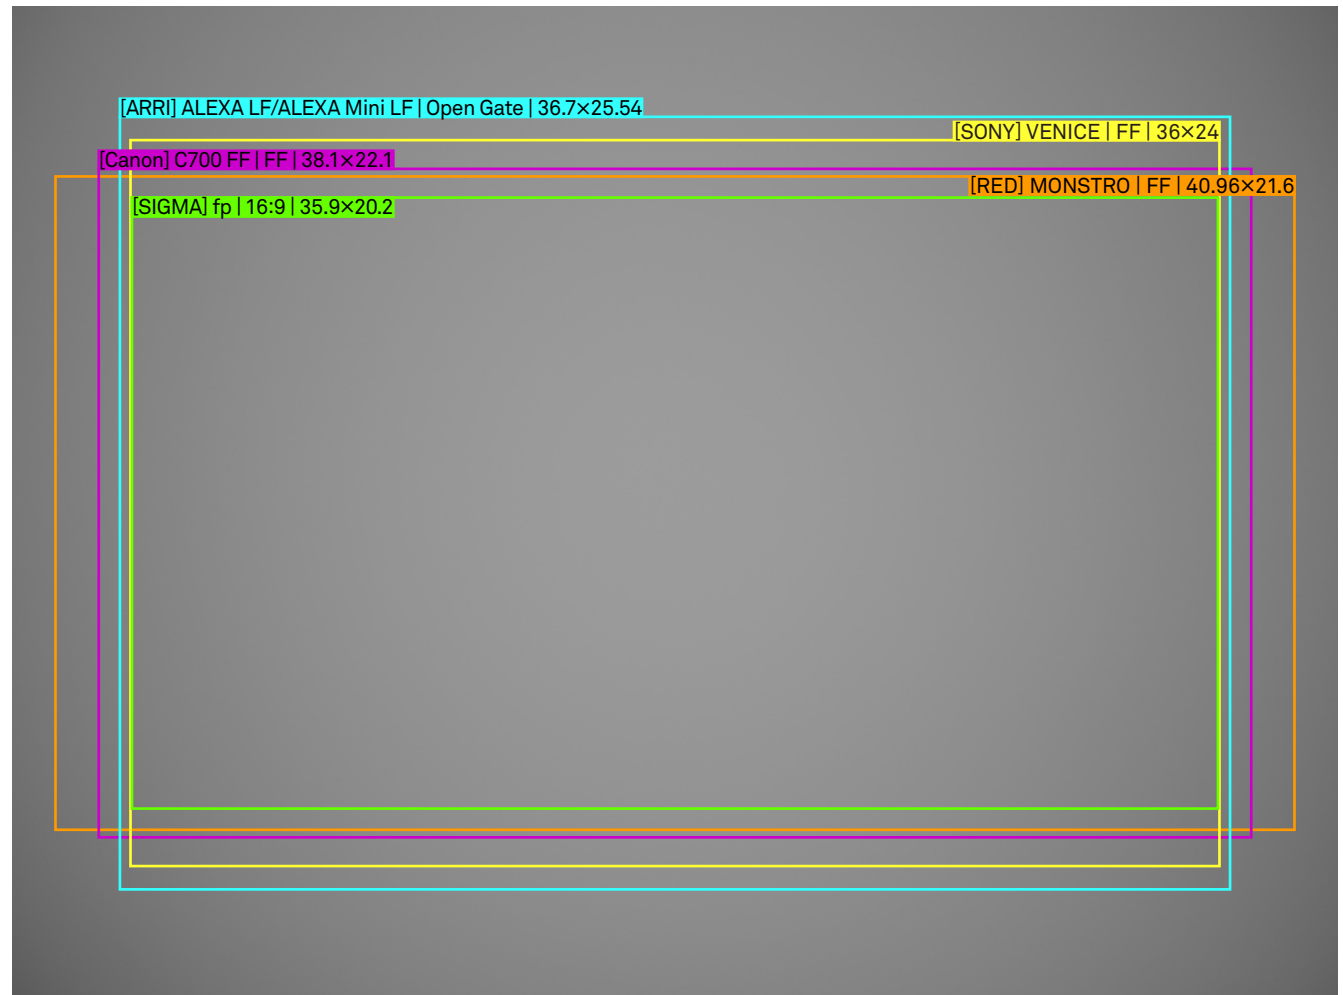

SIGMA

FF High Speed Prime 50mm T1.5 FF Illumination Guide

Setting

Lens	50mm T1.5 FF
Focal Length	50mm
Aperture	T1.5
Focus Distance	Infinity

/mm
scale 4:1

SIGMA

FF High Speed Prime 50mm T1.5 FF Illumination Guide

Setting

Lens	50mm T1.5 FF
Focal Length	50mm
Aperture	T4
Focus Distance	Infinity

/mm
scale 4:1

SIGMA

FF High Speed Prime 50mm T1.5 FF Illumination Guide

Setting

Lens	50mm T1.5 FF
Focal Length	50mm
Aperture	T1.5
Focus Distance	M.O.D.

/mm
scale 4:1

SIGMA

FF High Speed Prime 50mm T1.5 FF Illumination Guide

Setting

Lens	50mm T1.5 FF
Focal Length	50mm
Aperture	T4
Focus Distance	M.O.D.

/mm
scale 4:1