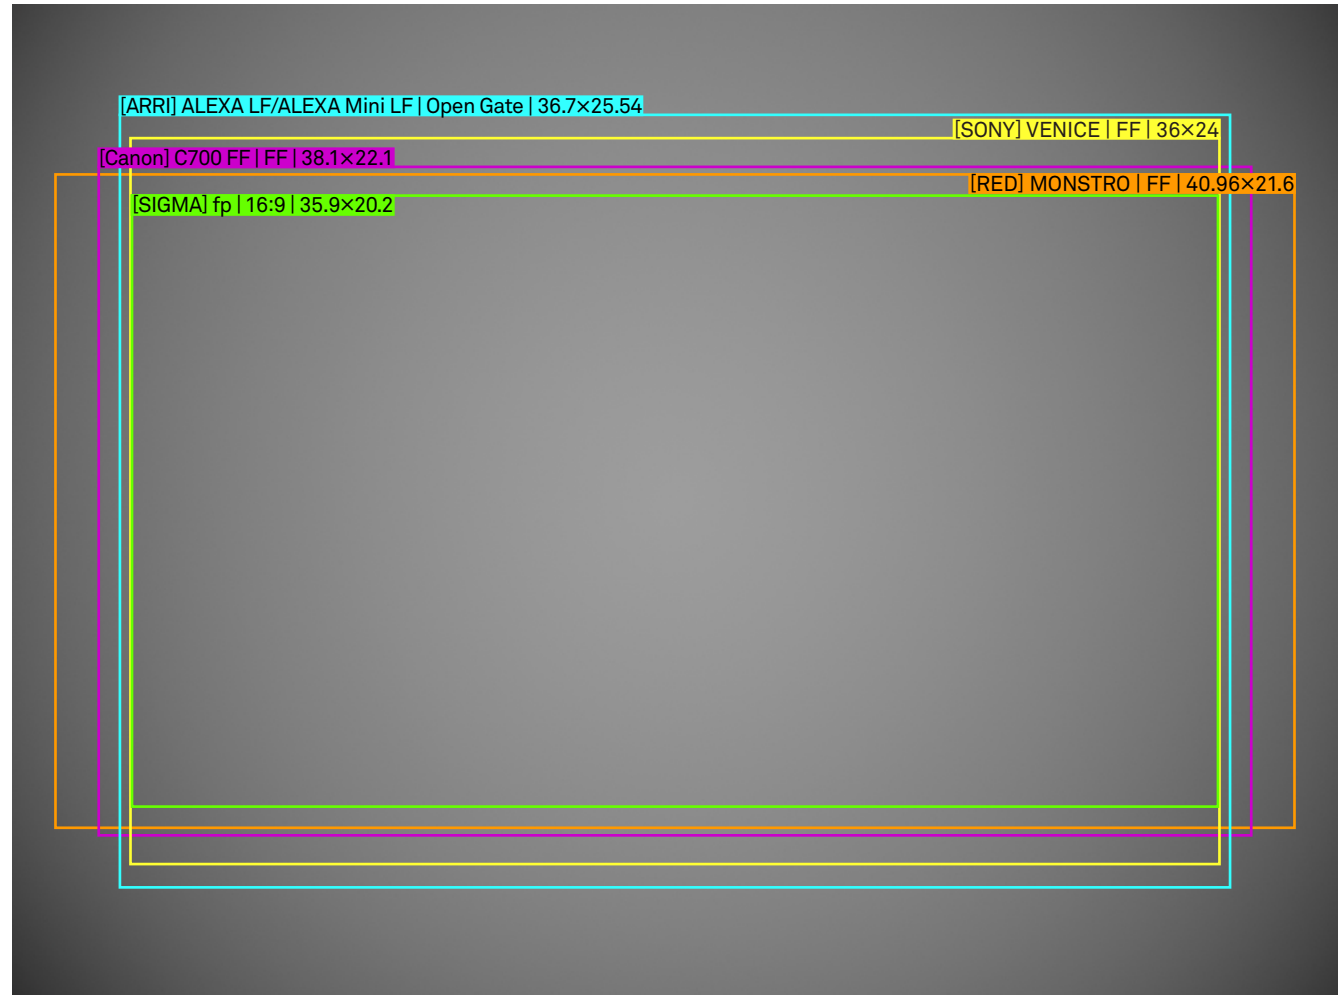

SIGMA

FF High Speed Prime 50mm T1.5 FF Illumination Guide

Setting

Lens	50mm T1.5 FF
Focal Length	50mm
Aperture	T1.5
Focus Distance	Infinity

/mm
scale 4:1

SIGMA

FF High Speed Prime 50mm T1.5 FF Illumination Guide

Setting

Lens	50mm T1.5 FF
Focal Length	50mm
Aperture	T4
Focus Distance	Infinity

/mm
scale 4:1

SIGMA

FF High Speed Prime 50mm T1.5 FF Illumination Guide

Setting

Lens	50mm T1.5 FF
Focal Length	50mm
Aperture	T1.5
Focus Distance	M.O.D.

/mm
scale 4:1

SIGMA

FF High Speed Prime 50mm T1.5 FF Illumination Guide

Setting

Lens	50mm T1.5 FF
Focal Length	50mm
Aperture	T4
Focus Distance	M.O.D.

/mm
scale 4:1