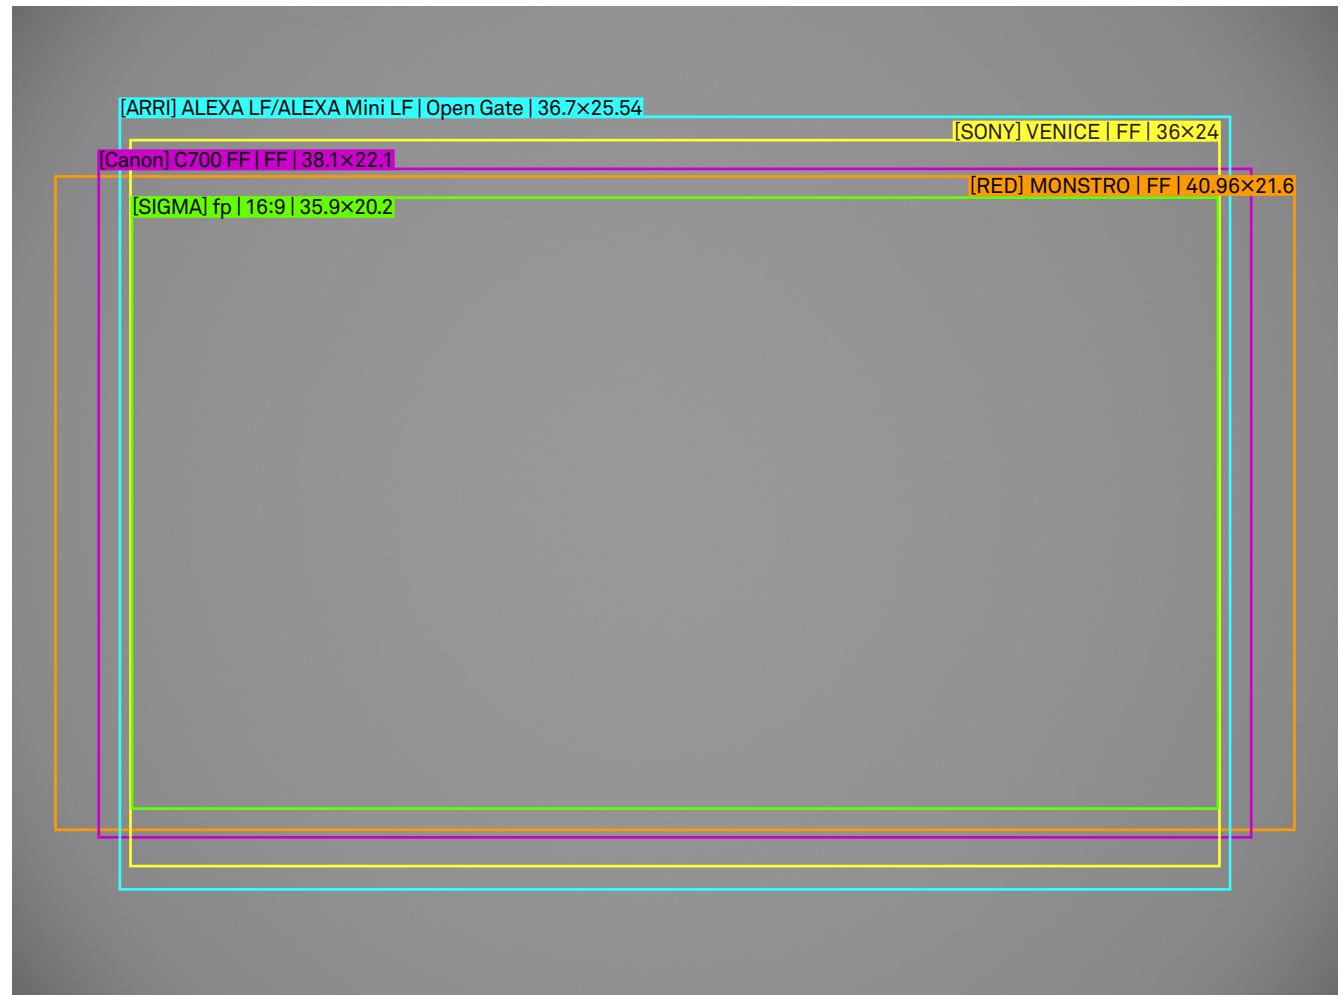

SIGMA

FF High Speed Prime 50mm T1.5 FF Illumination Guide

Setting

Lens	50mm T1.5 FF
Focal Length	50mm
Aperture	T1.5
Focus Distance	Infinity

/mm
scale 4:1

SIGMA

FF High Speed Prime 50mm T1.5 FF Illumination Guide

Setting

Lens	50mm T1.5 FF
Focal Length	50mm
Aperture	T4
Focus Distance	Infinity

/mm
scale 4:1

SIGMA

FF High Speed Prime 50mm T1.5 FF Illumination Guide

Setting

Lens	50mm T1.5 FF
Focal Length	50mm
Aperture	T1.5
Focus Distance	M.O.D.

/mm
scale 4:1

SIGMA

FF High Speed Prime 50mm T1.5 FF Illumination Guide

Setting

Lens	50mm T1.5 FF
Focal Length	50mm
Aperture	T4
Focus Distance	M.O.D.

/mm
scale 4:1